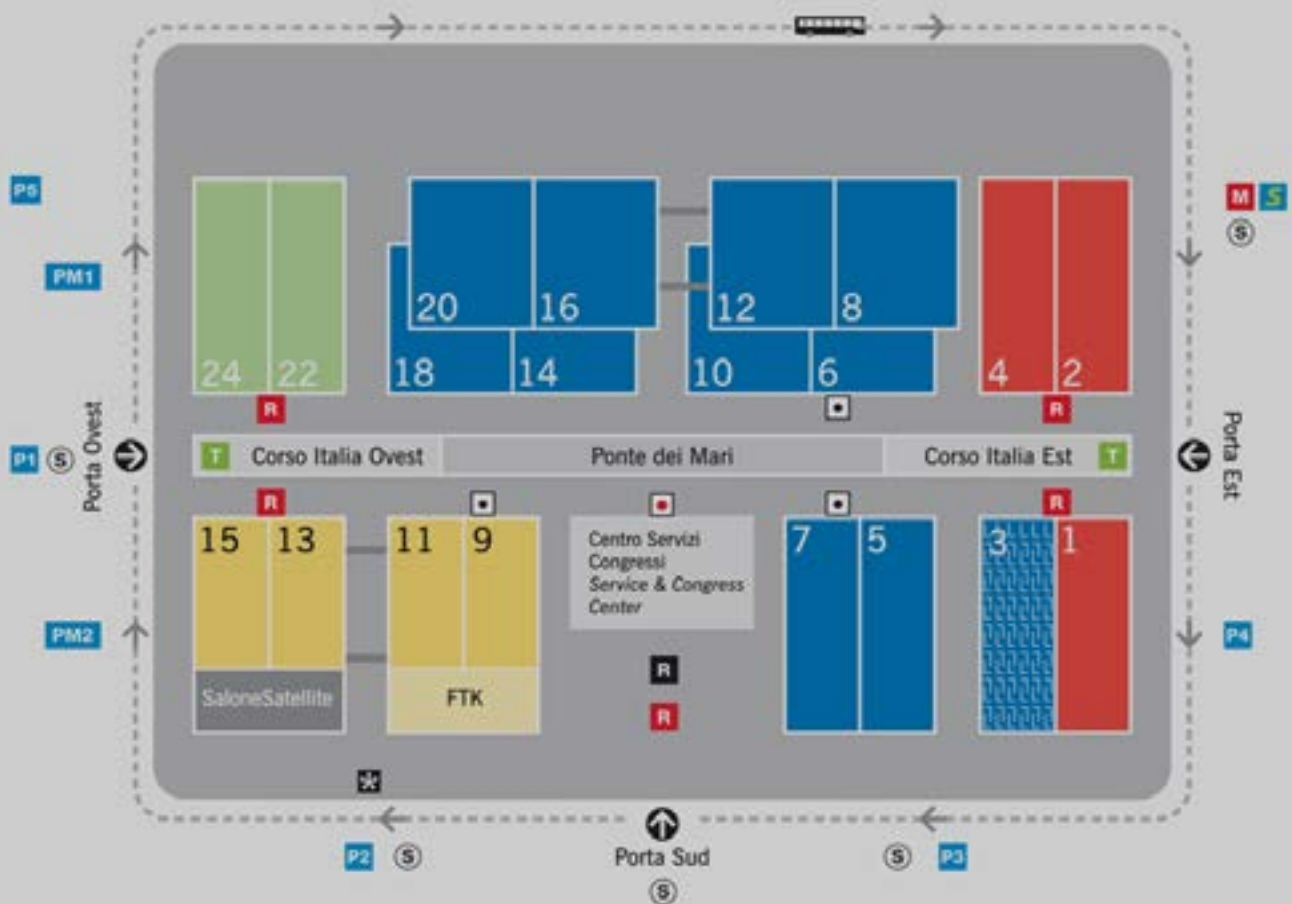

MAP

Salone Internazionale del Mobile

Salone del Complemento d'Arredo / *International Furnishing Accessories Exhibition*

design

xLux

classico / classic

EuroCucina
International Kitchen Furniture Exhibition

FTK
Technology For the Kitchen

Salone Internazionale del Bagno
International Bathroom Exhibition

SaloneSatellite

Uffici di Presidenza
Segreteria
Ufficio Stampa
*General Management
Exhibition secretariat
Press Office*

Galleria della Stampa
Press Gallery

Reception Stampa
Press Reception

Reception/Ingresso
Reception/Entrance

Ingresso diretto
SaloneSatellite
*Direct Entrance
to SaloneSatellite*

Biglietteria
solo visitatori preregistrati
*ticket-counter
pre-registered visitors only*

Parcheggio / *Parking*

Parcheggio multipiano
Multistorey parking

Metropolitana / linea rossa
Underground / red line

Stazione ferroviaria
Railway Station

Circolare esterna
External shuttle bus

Fermata circolare esterna
External shuttle bus stop