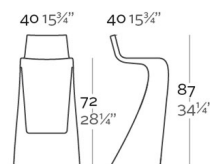

WING Bar Stool
WING Taburete Alto

COLOR	BASIC	LACQUERED / LACADO	LUZ
ICE	☐	☐	☐