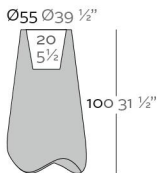

VLEK MACETERO 55

DESCRIPTION DESCRIPTION

Pot made in resin of polyethylene by rotational moulding. 100% Recyclable. Item suitable for indoor and outdoor use. Available with different finishes.

Macetero fabricado en resina de polietileno mediante moldeo rotacional con doble pared. 100% Reciclabre. Apto para exterior e interior. Disponible en varios acabados.

WEIGHT PESO 8,5 Kg.

INCLUDE INCLUYE

Self watering system (except to Basic). Finished RGB LED: Colour changes of remote contro

Sistema de autorriego (menos en Basic). Acabado LED RGB: Mando a distancia para cambio de color de la luz.

OPTIONS OPCIONES

Finished Light: Possibility of transparent cable and switch only for indoor.

Acabado Luz: Posibilidad de cable transparente e interruptor solo para interior.

REFERENCE* REFERENCIA*

VLEK Planter
VLEK Maceta

ReferenceX, for example 0000A ReferenciaX, ejemplo 0000A.

* A: BASIC R: AUTORRIEGO F: LACADO W:LUZ L: LEDS B: FULL WHITE G: GLASS

FINISHES ACABADOS

COLOURS COLORES	White	Black	Bronze	Steel	Antracite	Champagne	Fetachio	Flum	Beige	Esru	Taupe	Khaki	Navy	Ice	Red	Orange
BASIC, SELF-WATERING / AUTORRIEGO	☐	☐	☐	☐	☐	☐	☐	☐	☐	☐	☐	☐	☐	☐	☐	☐
LACQUERED / LACADO	☐	☐	☐	☐	☐	☐	☐	☐	☐	☐	☐	☐	☐	☐	☐	☐
LIGHT / LUZ, LED RGB, LED DMX, BATTERY BATERIA	☐	☐	☐	☐	☐	☐	☐	☐	☐	☐	☐	☐	☐	☐	☐	☐

Type plug available Tipo de plug disponible