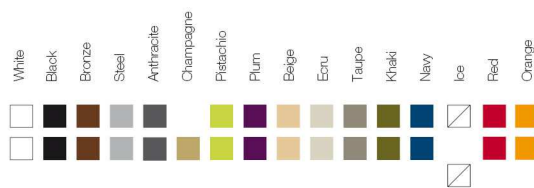

FINISHES ACABADOS

COLOURS COLORES

BASIC

LACQUERED / LACADO

WHITE LED / LED BLANCO

VLEK MACETERO 18

DESCRIPTION DESCRIPTION

Pot made in resin of polyethylene by rotational moulding. 100% Recyclable. Item suitable for indoor and outdoor use. Available with different finishes.

Finished WHITE LED: Possibility of transparent cable and switch only for indoor.

Acabado LED BLANCO: Posibilidad de cable transparente e interruptor solo para interior.

REFERENCE*

REFERENCIA*

Ø18 Ø7"

VLEK Nano Pot 36
VLEK Nano Maceta 36

ReferenceX, for example 0000A ReferenciaX, ejemplo 0000A.

* A: BASIC R: AUTORRIEGO F: LACADO W:LUZ L: LEDS B: FULL WHITE G: GLASS

FINISHES ACABADOS

COLOURS COLORES

BASIC

LACQUERED / LACADO

WHITE LED / LED BLANCO