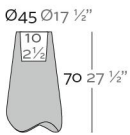

VLEK MACETERO 45

DESCRIPTION DESCRIPTION

Pot made in resin of polyethylene by rotational moulding. 100% Recyclable. Item suitable for indoor and outdoor use. Available with different finishes.

Macetero fabricado en resina de polietileno mediante moldeo rotacional con doble pared. 100% Reciclable. Apto para exterior e interior. Disponible en varios acabados.

WEIGHT PESO 4,5 Kg.

INCLUDE INCLUYE

Self watering system (except to Basic). Finished RGB LED: Colour changes of remote control.

Sistema de autorriego (menos en Basic). Acabado LED RGB: Mando a distancia para cambio de color de la luz.

OPTIONS OPCIONES

Finished Light: Possibility of transparent cable and switch only for indoor.

Acabado Luz: Posibilidad de cable transparente e interruptor solo para interior.

REFERENCE* REFERENCIA*

VLEK Planter
VLEK Maceta

ReferenceX, for example 0000A ReferenciaX, ejemplo 0000A.

* A: BASIC R: AUTORRIEGO F: LACADO W:LUZ L: LEDS B: FULL WHITE G: GLASS

FINISHES ACABADOS

COLOURS COLORES

BASIC, SELF-WATERING / AUTORRIEGO

LACQUERED / LACADO

LIGHT / LUZ, LED RGB, LED DMX, BATTERY BATERIA