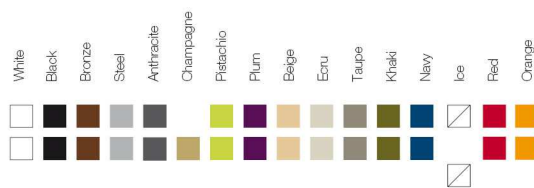

REFERENCE* REFERENCIA*

Ø14 Ø5 1/2"
28 11"
capacity 1/4 gal
capacidad 1L

VLEK Nano Pot 28
VLEK Nano Maceta 28

ReferenceX, for example 0000A ReferenciaX, ejemplo 0000A.

* A: BASIC R: AUTORRIEGO F: LACADO W:LUZ L: LEDS B: FULL WHITE G: GLASS

FINISHES ACABADOS

COLOURS COLORES

BASIC

LACQUERED / LACADO

WHITE LED / LED BLANCO

VLEK MACETERO 18

DESCRIPTION DESCRIPTION

Pot made in resin of polyethylene by rotational moulding. 100% Recyclable. Item suitable for indoor and outdoor use. Available with different finishes.