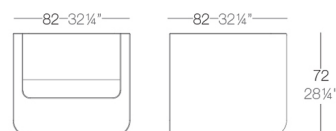

ULM Butaca
ULM Lounge Chair