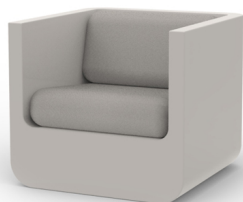

## ULM BUTACA

By Ramón Esteve

Like a shell perfectly poised over the floor, Ramón Esteve achieves the ULM Daybed's design with refined and clean spherical geometry.

Its circular form and grand scale adapt to each setting while its swivel feature permits it to effortlessly rotate on its axis.