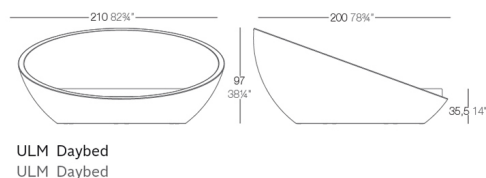

VONDOM

ULM DAYBED

By Ramón Esteve

Like a shell perfectly poised over the floor, Ramón Esteve achieves the Ulm Daybed's design with refined and clean spherical geometry.

Its circular form and grand scale adapt to each setting while its swivel feature permits it to effortlessly rotate on its axis.

As with the rest of the Ulm collection, it is designed with the bare essential qualities of utility and function in mind, discarding all superfluous elements. As such, it is highly adaptable and easy to maintain.

See online: <http://www.vondom.com/products/54139>

Features

Description

Made of polyethylene resin by rotational moulding. 100% Recyclable. Item suitable for indoor and outdoor use. Available in different finishes.

Weight

70.56 Kg

Includes

ACOLCHADO NAUTIC Indoor/outdoor Vinyl fabric

BASEGIRATORIA360 Swivels 360°

Finishes

BASIC

Ref. 54139

Matt Polyethylene

LACQUERED

Ref. 54139F

Lacquered Polyethylene

LIGHT

Ref. 54139W

Translucent white Matt Polyethylene. Includes white light either with CFL bulb or white LED

RGB LED

Ref. 54139L

Translucent white matt Polyethylene. Includes LED light operated by remote control. Colors can be selected or changed automatically (White, red, green, blue, light blue, pink and yellow).

RGB LED DMX

Ref. 54139D

Translucent white matt Polyethylene. Includes LED light operated by DMX512 wireless, allowing the connexion to light control systems (XLR), Wi-Fi routers, home automation, etc.

RGB LED BATTERY

Ref. 54139Y

Translucent white matt Polyethylene. Includes cordless LED light with rechargeable batteries, operated by remote control.