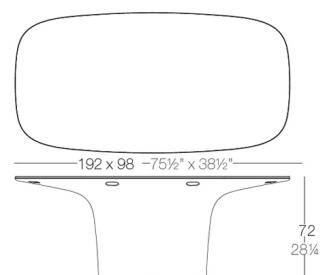

Weight

116 Kg

UFO Mesa
UFO Table

Finishes

BASIC

Ref. 63006G

Matt Polyethylene

LACQUERED