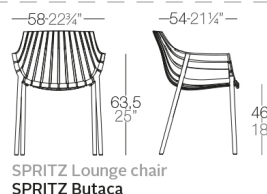

VONDOM

**SPRITZ BUTACA****By Archirivolto Design**

"The white wooden fences lining the beach, the small strips that follow each other, in their perfect geometry. It's this picture that inspired the collection Spritz, which is composed of the stolen details to this inspiration. Chair, armchair, stool and high table: perfect for every need, the collection Spritz adapts well to any context, hospitality and home. It is not a coincidence that Spritz, the collection created by Archirivolto for Vondom, embodies in the name the idea of freshness and purity of shapes. Rigorous shapes that connect home and world, with a kaleidoscope of variations and nuances: this mix between the linearity of northern European style and the typical warmth of Mediterranean creates a dialogue between indoor and outdoor.  
See online: <http://www.vondom.com/products/56017>

**Features****Description**

Made of injected polypropylene with fiber glass. Stackable. Available in several colors. Item suitable for indoor and outdoor use.

**Finishes****BASIC PP**

Ref. 56017

Available in this colors