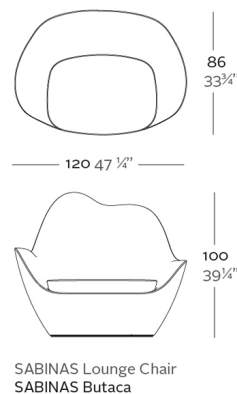

Weight

20 Kg

Includes

ACOLCHADO NAUTIC Indoor/outdoor Vinyl fabric

Finishes

BASIC

Ref. 45007

Matt Polyethylene