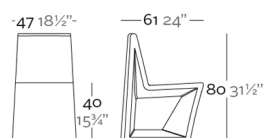

LACQUERED

Ref. 53012F

Lacquered Polyethylene

REST Chair
REST Silla

COLOR	BASIC	LACQUERED / LACADO
ICE		
WHITE		
BLACK		
BRONZE		
STEEL		
ANTHRACITE		
RED		
PISTACHIO		
ORANGE		
KAKI		
NAVY		
TAUPE		
PLUM		
ECRU