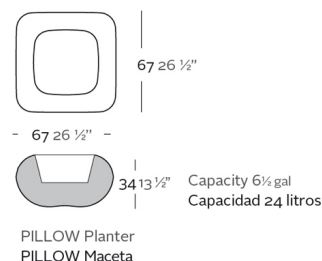

Weight

8 Kg

Finishes

SELF-WATERING

Ref. 55004R

Self-watering system included in all planters except those with basic finish

BASIC

Ref. 55004