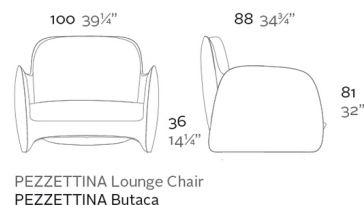

VONDOM

PEZZETTINA BUTACA

By Archirivolto Design

Pezzettina is a collection inspired by nature, a thought and a unique inspiration that materialize in an original product with fluid and expressive forms. Archirivolto Design has chosen for this new collection a creative concept away from the usual geometry, rethinking and reinventing the ancient relationship with mother nature in order to build a renewed balance in our homes between nature and technology. A 100% organic design with elegant shapes through a 100% recyclable product.

See online: <http://www.vondom.com/products/56010>

Features

Description

Made of polyethylene resin by rotational moulding. 100% Recyclable. Item suitable for indoor and outdoor use. Available in different finishes.

Weight

22 Kg

Includes

ACOLCHADO NAUTIC Indoor/outdoor Vinyl fabric

Finishes

BASIC

Ref. 56010

Matt Polyethylene

LACQUERED

Ref. 56010F

Lacquered Polyethylene

LIGHT

Ref. 56010W

Translucent white Matt Polyethylene. Includes white light either with CFL bulb or white LED

RGB LED

Ref. 56010L

Translucent white matt Polyethylene. Includes LED light operated by remote control. Colors can be selected or changed automatically (White, red, green, blue, light blue, pink and yellow).

RGB LED DMX

Ref. 56010D

Translucent white matt Polyethylene. Includes LED light operated by DMX512 wireless, allowing the connexion to light control systems (XLR), Wi-Fi routers, home automation, etc.

RGB LED BATTERY

Ref. 56010Y

Translucent white matt Polyethylene. Includes cordless LED light with rechargeable batteries, operated by remote control.