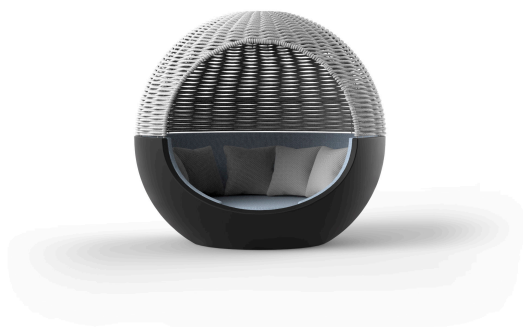

# ULM MOON DAYBED with woven rope parasol

By R ESTEVE

View online: <https://www.vondom.com/us/products/54279>

### Weight

80 Kg

### Includes

GLAD Soft and cozy fabric suitable for indoor and outdoor use.