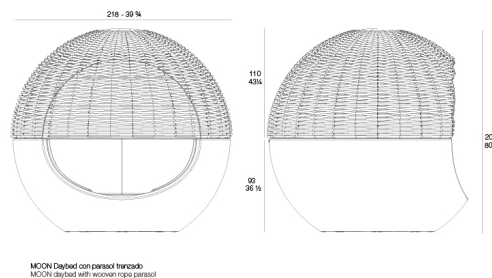

Finishes

BASIC

Ref. 54279

Matt Polyethylene

LACQUERED

Ref. 54279F

Lacquered Polyethylene

LIGHT

Ref. 54279W

White internally lit unit with LED technology. Available only in matte ice white finish.

RGBW LED DMX

Ref. 54279D

Unit with internal lighting with RGBW LED technology and remote control unit for switching colors. Also controlled by DMX-1024 (wireless), enabling communication between one or more products simultaneously via the DMX transmitter (not included).

RGBW LED BATTERY

Ref. 54279Y

Unit with internal lighting with battery-powered RGBW LED technology. Includes charger and remote control for switching colors and charger. Available only in matte ice white finish.

RGBW LED DMX BATTERY

Ref. 54279DY