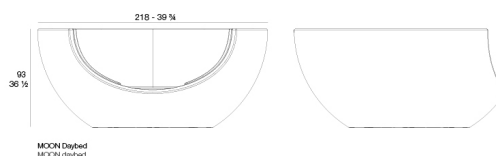

Finishes

BASIC

Ref. 54281

Matt Polyethylene

LACQUERED

Ref. 54281F

Lacquered Polyethylene

LIGHT

Ref. 54281W

White internally lit unit with LED technology. Available only in matte ice white finish.

RGBW LED DMX

Ref. 54281D

Unit with internal lighting with RGBW LED technology and remote control unit for switching colors. Also controlled by DMX-1024 (wireless), enabling communication between one or more products simultaneously via the DMX transmitter (not included).

RGBW LED BATTERY

Ref. 54281Y

Unit with internal lighting with battery-powered RGBW LED technology. Includes charger and remote control for switching colors and charger. Available only in matte ice white finish.

RGBW LED DMX BATTERY

Ref. 54281DY