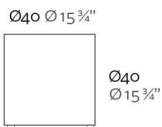

KUBIK Ø 40 cm Ø15 3/4"

FINISHES ACABADOS

COLOURS COLORES

LIGHT / LUZ, LED RGB, LED DMX, BATTERY BATERIA

Ice

Type plug available Tipo de plug disponible