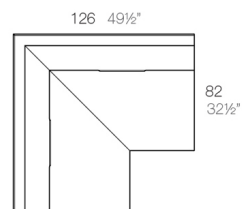

Weight

28.42 Kg

FRAME Sofá Esquina 90°
FRAME Sectional Sofa Corner 90°

Finishes

BASIC

Ref. 54121

Matt Polyethylene

LACQUERED