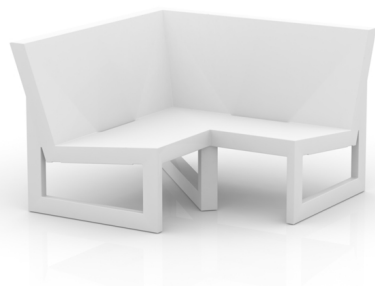

VONDOM®

FRAME SOFA MODULO ESQUINA

By Ramón Esteve

FRAME Collection comes from generating serene and timeless shapes using framework as the elementary geometry. The endless possibilities offered by the material using advanced technology, was the motivation to explore the limits. The FRAME section is flared creating pieces of visual lightness while still definitive and resistant. FRAME meets a wide range of needs in any outdoor space thanks to its variety of pieces. The collection consists of high and low stools, benches, armchairs, a modular sofa, tables of various sizes, chairs and a chaiselongue. The lightness of the pieces as well as the stackable nature of some, such as the chairs and armchairs, make adjustments to their distribution easier and comfortable. Also the chaiselongue, with a reclining backrest, has wheels built into the framework which make moving it easier.

See online: <http://www.vondom.com/products/54121>

Features

Description

Made of polyethylene resin by rotational moulding. 100% Recyclable. Item suitable for indoor and outdoor use. Available in different finishes.

Weight

28.42 Kg