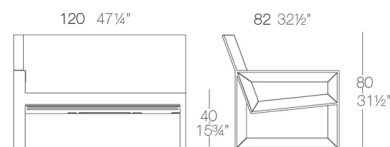

LACQUERED

Ref. 54118F

Lacquered Polyethylene

FRAME Módulo Derecho
FRAME Sectional Sofa Right

COLOR	BASIC
WHITE	☐
WHITE	☐
WHITE	☐
BLACK	☐
BLACK	☐
BRONZE	☐
BRONZE	☐
BRONZE	☐
STEEL	☐
STEEL	☐
STEEL	☐
ANTHRACITE	☐
CHAMPAGNE	☐
RED	☐
PISTACHIO	☐
PISTACHIO	☐