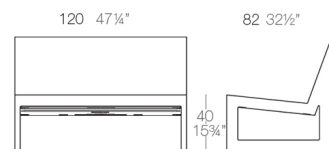

LACQUERED

Ref. 54120F

Lacquered Polyethylene

FRAME Módulo Central
FRAME Sectional Sofa Armless

COLOR	BASIC
WHITE	☐
WHITE	☐
WHITE	☐
BLACK	☐
BLACK	☐
BRONZE	☐
BRONZE	☐
BRONZE	☐
STEEL	☐
STEEL	☐
STEEL	☐
ANTHRACITE	☐
CHAMPAGNE	☐
RED	☐
PISTACHIO	☐
PISTACHIO	☐