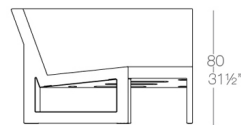

Weight

28.42 Kg

FRAME Sofá Esquina 90°
FRAME Sectional Sofa Corner 90°

Finishes

BASIC

Ref. 54121

Matt Polyethylene

LACQUERED