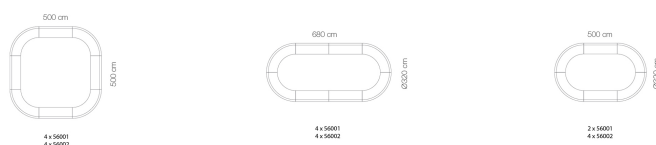

Combinations

Finishes

BASIC

Ref. 56001

Matt Polyethylene

LACQUERED

Ref. 56001F

Lacquered Polyethylene

RGB LED DMX

Ref. 56001D

Translucent white matt Polyethylene. Includes LED light operated by DMX512 wireless, allowing the connexion to light control systems (XLR), Wi-Fi routers, home automation, etc.

RGB LED BATTERY

Ref. 56001Y