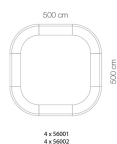

Combinations

Finishes

BASIC

Ref. 56002

Matt Polyethylene

RGB LED DMX

Ref. 56002D

Translucent white matt Polyethylene. Includes LED light operated by DMX512 wireless, allowing the connexion to light control systems (XLR), Wi-Fi routers, home automation, etc.