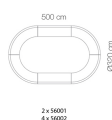

Combinations

Finishes

BASIC

Ref. 56002

Matt Polyethylene

RGB LED DMX

Ref. 56002D

Translucent white matt Polyethylene. Includes LED light operated by DMX512 wireless, allowing the connexion to light control systems (XLR), Wi-Fi routers, home automation, etc.