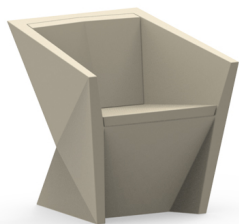

VONDOM

FAZ SILLON

By Ramón Esteve

Ramón Esteve, architect of harmony, serenity, timelessness and universality has created mineral and emphatic shapes that make FAZ a design that contextualizes with homes and installations. An ambience, encircling as a result of the blissful combination of the material and lighting, so that the sole sensation would be its fusion. Their VONDOM spirit is experienced exclusively in the quality of the material that permits an exterior using even in the most exacting environments. The modularity of FAZ permits the consumers to adapt the furniture and flowerpots to their style and needs without losing the harmony of this furniture set. It's upholstery is available in excellent quality nautical canvas or polyester fabric. The result is a product that transmits essence, that contains the complexity and the density of a work finalized to the extreme degree, the purpose of which is to create desirable places to live. ca vivir.

See online: <http://www.vondom.com/products/54015>

Features

Description

Made of polyethylene resin by rotational moulding. 100% Recyclable. Item suitable for indoor and outdoor use. Available in different finishes.