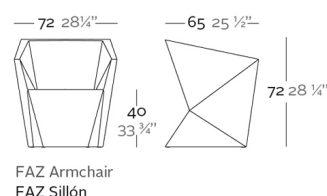

FAZ Armchair
FAZ Sillón