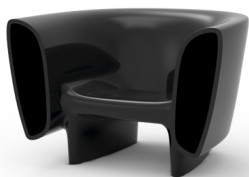

VONDOM

BUM-BUM BUTACA

By Eugeni Quitllet

BUM BUM was born from the principle of not designing objects, but rather musical instruments to be used for another purpose; the same as a person who holds a shell to their ear to hear the ocean. This collection that has tubular shapes allows us to experiment with light and sound simultaneously. It's "argonautic" form enables us to create a new environment, as well as atmospheric spaces, wherever we are. The collection is made up of a sofa, a table, an armchair and "toro" (bull), a unique member with a great variety of functions. It is a collection designed for the God of the sea, Neptune, and the mermaids that dance in time with the waves...It's that simple... a summer dream.

See online: <http://www.vondom.com/products/65008>

Features

Description

Made of polyethylene resin by rotational moulding. 100% Recyclable. Item suitable for indoor and outdoor use. Available with different finishes.

Weight

30 Kg

Finishes

BASIC

Ref. 65008

Matt Polyethylene

LACQUERED

Ref. 65008F

Lacquered Polyethylene

LIGHT

Ref. 65008W

Translucent white Matt Polyethylene. Includes white light either with CFL bulb or white LED

RGB LED

Ref. 65008L

Translucent white matt Polyethylene. Includes LED light operated by remote control. Colors can be selected or changed automatically (White, red, green, blue, light blue, pink and yellow).