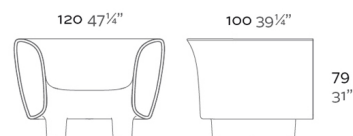

BUM BUM Lounge Chair
BUM BUM Butaca

COLOR

ICE

BASIC

LACQUERED /
LACADO

LUZ