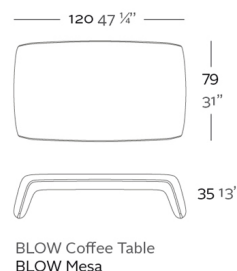

Weight

15 Kg

Finishes

BASIC

Ref. 55015

Matt Polyethylene

LACQUERED

Ref. 55015F