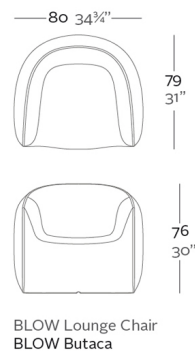

Weight

14.5 Kg

Finishes

BASIC

Ref. 55014

Matt Polyethylene

LACQUERED

Ref. 55014F