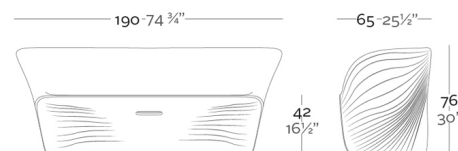

Weight

30 Kg

BIOPHILIA Sofa
BIOPHILIA Sofá

Finishes

BASIC

Ref. 59003

Matt Polyethylene

TWO-TONE LACQUERED