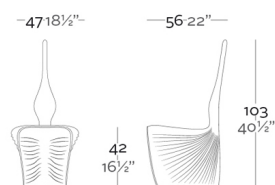

Weight

7 Kg

BIOPHILIA Chair
BIOPHILIA Silla

Finishes

BASIC

Ref. 59001

Matt Polyethylene

TWO-TONE LACQUERED