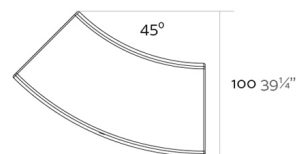

AND Banco
AND Bench