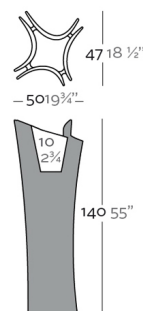

See online: <http://www.vondom.com/products/53013A>

Features

Description

Pot made of polyethylene resin by rotational moulding. 100% Recyclable. Item suitable for indoor and outdoor use. Available in different finishes.

Weight

17.5 Kg

ALMA Planter
ALMA Macetero

Finishes

SELF-WATERING

Ref. 53013R

Self-watering system included in all planters except those with basic finish

LACQUERED