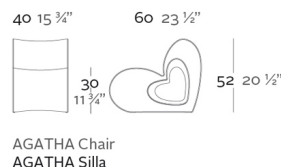

Weight

8 Kg

Finishes

BASIC

Ref. 52001

Matt Polyethylene

LACQUERED

Ref. 52001F

Lacquered Polyethylene

TWO-TONE LACQUERED

Ref. 52001FP

Two-tone lacquered Polyethylene

COLOR	BASIC	LACQUERED / LACADO	BICOLOR LACADO
ICE	☐	☐	☐
WHITE	☐	☐	☐
BLACK	☐	☐	☐
BRONZE	☐	☐	☐
STEEL	☐	☐	☐
ANTHRACITE	☐	☐	☐
RED	☐	☐	☐
PISTACHIO	☐	☐	☐
ORANGE	☐	☐	☐
KAKI	☐	☐	☐