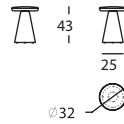

**284.74.KKH**

PION MESA 90X90X74  
PION TABLE 90X90X74  
PION TABLE 90X90X74

0,21 m<sup>3</sup> / 2 Pack. / 36 kg

**284.74.LH**

PION MESA D100X74  
PION TABLE D100X74  
PION TABLE D100X74

0,23 m<sup>3</sup> / 2 Pack. / 38 kg

**284.74.ZLH**

PION MESA 240X100X74  
PION TABLE 240X100X74  
PION TABLE 240X100X74

0,48 m<sup>3</sup> / 3 Pack. / 77 kg

**284.48**

PION BANQUETA D32X43  
PION STOOL D32X43  
PION TABOURET D32X43

0,07 m<sup>3</sup> / 1 Pack. / 9 kg