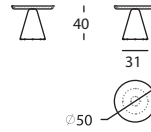

284.71.FE

PION MESA D50X40
PION TABLE D50X40
PION TABLE D50X40

0,09 m³ / 2 Pack. / 15 kg