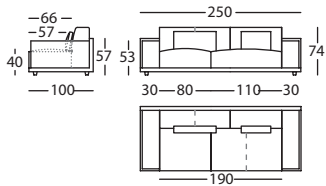

256.11.Z2H.1

HAPPEN SOFA 250 BR ANCHO ALTO 74
HAPPEN SOFA 250 WIDE ARM HEIGHT 74
HAPPEN CANAPE 250 BRAS LARGE HAUT 74

1,85 m³ / 1 Pack. / 68 kg