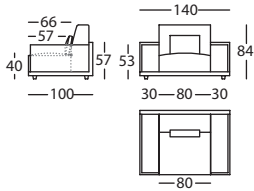

HAPPEN by Rafa García, 2010

Respaldo alto / High back / Dossier haut

256.11.QJ.1

HAPPEN SILLON 140 BR ANCHO ALTO 84
HAPPEN ARMCHAIR 140 WIDE ARM HEIGHT 84
HAPPEN FAUTEUIL 140 BRAS LARGE HAUT 84

1,06 m³ / 1 Pack. / 36 kg