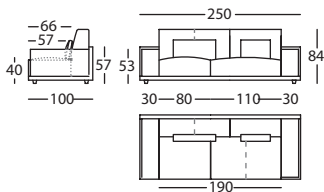

256.11.ZZJ.1

HAPPEN SOFA 250 BR ANCHO ALTO 84
HAPPEN SOFA 250 WIDE ARM HEIGHT 84
HAPPEN CANAPE 250 BRAS LARGE HAUT 84

1,85 m³ / 1 Pack. / 68 kg