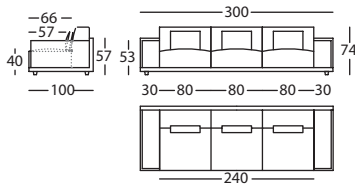

256.11.Z7H.1

HAPPEN SOFA 300 BR ANCHO ALTO 74
HAPPEN SOFA 300 WIDE ARM HEIGHT 74
HAPPEN CANAPE 300 BRAS LARGE HAUT 74

2,21 m³ / 1 Pack. / 84 kg