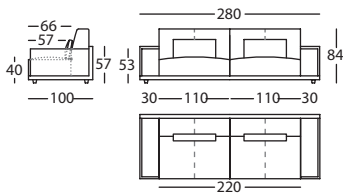

256.11.Z5J.1

HAPPEN SOFA 280 BR ANCHO ALTO 84
HAPPEN SOFA 280 WIDE ARM HEIGHT 84
HAPPEN CANAPE 280 BRAS LARGE HAUT 84

2,06 m³ / 1 Pack. / 71 kg