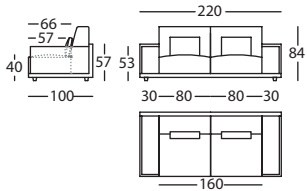

256.11.YJ.1

HAPPEN SOFA 220 BR ANCHO ALTO 84
HAPPEN SOFA 220 WIDE ARM HEIGHT 84
HAPPEN CANAPE 220 BRAS LARGE HAUT 84

1,63 m³ / 1 Pack. / 56 kg