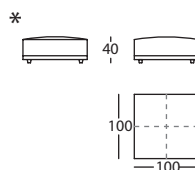

256.151.LL

HAPPEN PUF 100X100
HAPPEN POUF 100X100
HAPPEN POUF 100X100

0,45 m³ / 1 Pack. / 23 kg