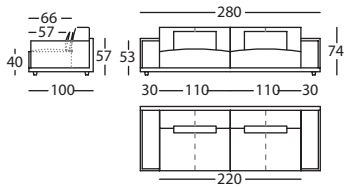

256.11.Z5H.1

HAPPEN SOFA 280 BR ANCHO ALTO 74
HAPPEN SOFA 280 WIDE ARM HEIGHT 74
HAPPEN CANAPE 280 BRAS LARGE HAUT 74

2,06 m³ / 1 Pack. / 71 kg