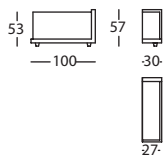

HAPPEN by Rafa García, 2010

Respaldo alto / High back / Dossier haut

256.131.D

HAPPEN BRAZO ANCHO DCHO
HAPPEN WIDE RIGHT ARM
HAPPEN BRAS LARGE DROIT

0,23 m³ / - Pack. / 8 kg