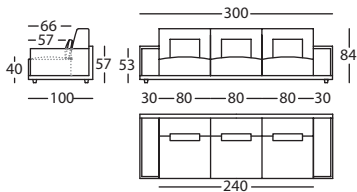

256.11.Z7J.1

HAPPEN SOFA 300 BR ANCHO ALTO 84
HAPPEN SOFA 300 WIDE ARM HEIGHT 84
HAPPEN CANAPE 300 BRAS LARGE HAUT 84

2,21 m³ / 1 Pack. / 84 kg