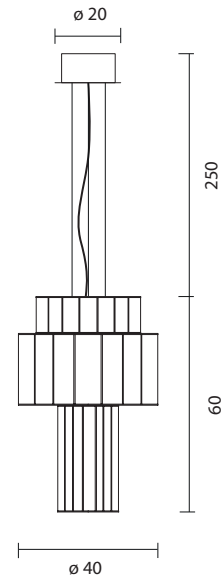

# BABEL T PE

by Stephen Burks, 2015

Suspension lamp. Aluminium structures of different sizes, lacquered in black or gold. Central acrylic diffuser with strip led (dimmable driver included) provide ambience light and module led placed at the bottom (connected direct to main) provide direct light.

Type: Suspension lamp

Environment: Indoor

Structure: Aluminium

Voltage: 230 V

Supply: Terminal strip

Dimmable driver included

Cable length: 250 cm

Light source: Strip LED 19.5W 2700K 1480Lm  
+ Module LED  $\varnothing 70$  16.6W 2700K 1350Lm

## BABEL T PE

123000640006 **black**  
123000640007 **gold**

 **13.5 kg**  
**16.9 kg**

CE   IP-20

Type: Suspension lamp

Environment: Indoor

Structure: Aluminium

Voltage: 230 V

Supply: Terminal strip

Dimmable driver included

Cable length: 250 cm

Light source: Strip LED 26.5W 2700K 2000Lm  
+ Module LED  $\varnothing 70$  16.6W 2700K 1350Lm