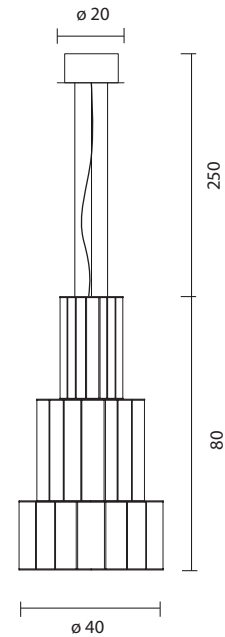

Type: Suspension lamp

Environment: Indoor

Structure: Aluminium

Voltage: 230 V

Supply: Terminal strip

Dimmable driver included

Cable length: 250 cm

Light source: Strip LED 19.5W 2700K 1480Lm  
+ Module LED  $\varnothing 70$  16.6W 2700K 1350Lm

Type: Suspension lamp

Environment: Indoor

Structure: Aluminium

Voltage: 230 V

Supply: Terminal strip

Dimmable driver included

Cable length: 250 cm

Light source: Strip LED 26.5W 2700K 2000Lm  
+ Module LED  $\varnothing 70$  16.6W 2700K 1350Lm

## BABEL T ME

124000640006 **black**  
124000640007 **gold**

 **15.6 kg**  
**19.8 kg**

CE   IP-20

**BABEL T GR**  
by Stephen Burks, 2015

Suspension lamp. Aluminium structures of different sizes, lacquered in black or gold. Central acrylic diffuser with strip led (dimmable driver included) provide ambience light and module led placed at the bottom (connected direct to main) provide direct light.