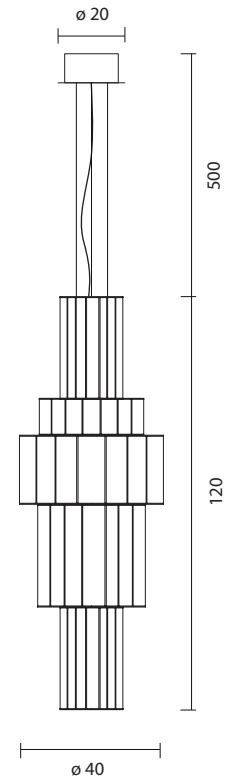

BABEL T GR
by Stephen Burks, 2015

Suspension lamp. Aluminium structures of different sizes, lacquered in black or gold. Central acrylic diffuser with strip led (dimmable driver included) provide ambience light and module led placed at the bottom (connected direct to main) provide direct light.

Type: Suspension lamp

Environment: Indoor

Structure: Aluminium

Voltage: 230 V

Supply: Terminal strip

Dimmable driver included

Cable length: 500 cm

Light source: Strip LED 42W 2700K 3160Lm
+ Module LED $\varnothing 70$ 16.6W 2700K 1350Lm

BABEL T GR

125000640006 **black**
125000640007 **gold**

20.8 kg
32.3 kg

CE IP-20