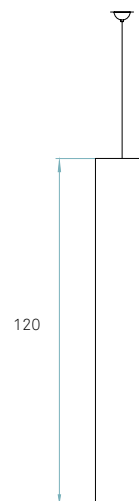

Romanica / SMALL & MEDIUM SUSPENSION
by Mariví Calvo

REF. ROM50 S 24
Romanica Medium

References

ROM30 S
ROM50 S

Certificates

Class I

220 - 250V

Wood shade colours

-  20 Ivory White
-  21 Natural Cherry
-  22 Natural Beech
-  24 Yellow
-  25 Orange
-  26 Red
-  28 Blue
-  29 Grey
-  30 Turquoise
-  31 Chocolate
-  32 Pink

Components

Metal canopy
Brushed Nickel
ø 10 cm - disc ø 14 cm

REF. ROM120 S 21
Romanica Large

Components

**Bottom diffuser**
Opal acrylic**Metal canopy**
Brushed Nickel
ø 10 cm - disc ø 14 cm**Box size**
31 x 31 x 152 cm**Box volume**
0,146 m³**Weight**
Gross - 6,4 Kg
Net - 1,2 Kg**Electrical cable**
Transparent
2 m drop

Recommended bulbs (Not included)

**E27**CFL Double tube
2 x 20 W max.

or

CFL Double tube DIM
2 x 18 W max.

or

LED Spherical DIM
2 x 11 W max.

Energy class

ø 19