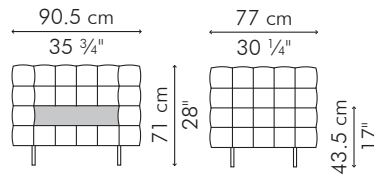

0.68 m³

1.80 m / 2.00 yds

OUTDOOR

29.5 kg / 65 lbs

34 kg / 75 lbs

0.65 m³

INDOOR rattan, rattan peel, stainless steel, steel

CAEYY-B-3628-UF1

Natural

Sunbrella Canvas

EASY ARMCHAIR, regular

INDOOR

23 kg / 51 lbs

27 kg / 60 lbs

0.58 m³

2.20 m / 2.45 yds