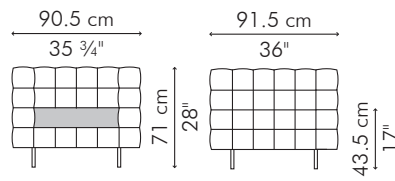

YIN & YANG

KENETHCOBONPUE

EASY ARMCHAIR
OTTOMAN

🏠 rattan peel, rattan, steel, stainless steel
⚙️ polyethylene, steel, stainless steel

EASY ARMCHAIR, deep

INDOOR

29 kg / 64 lbs

33.5 kg / 74 lbs

0.68 m³

1.80 m / 2.00 yds

OUTDOOR

29.5 kg / 65 lbs

34 kg / 75 lbs

0.65 m³

INDOOR rattan, rattan peel, stainless steel, steel

CAEYY-B-3628-UF1