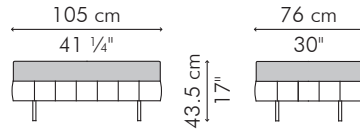

OTTOMAN, large