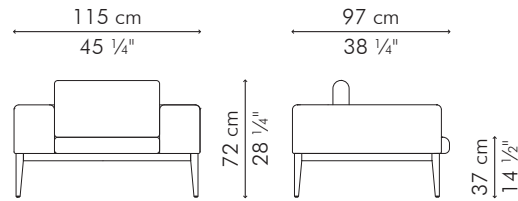

### INDOOR

-  30.5 kg / 67 lbs
-  35.5 kg / 78 lbs
-  0.73 m<sup>3</sup>
-  SEAT 2.20 m / 2.45 yds
- PILLOW 1 pc 46 x 46 cm / 18" x 18"  
0.55 m / 0.60 yds