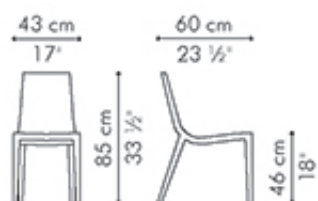

# TERRA

Side Chair

 6 kg / 13 lbs

 15 kg / 33 lbs

 0.42 m<sup>3</sup> ( 2 boxes )

 2

---

INDOOR abaca, maple or reconstituted leather, maple