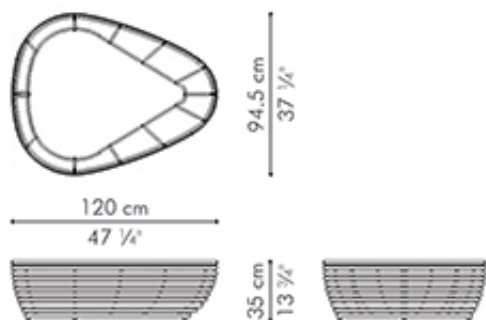

OASIS

KENETHCOBONPUE

COFFEE TABLE
END TABLE

☼ polyethylene, nylon, aluminum

OASIS Coffee Table

Standard glass size:
118 cm D x 92.5 cm W x 10 mm thickness
(46 1/2" D x 36 1/2" W x 3/8"), frosted, swiped edge

	OUTDOOR	GLASS
	6.5 kg / 14 lbs	21 kg / 46 lbs
	10.5 kg / 23 lbs	49 kg / 108 lbs
	0.43 m ³	0.23 m ³

End Table

Standard glass size:
68 cm D x 53 cm W x 6 mm thickness
(26 3/4" D x 20 3/4" W x 1/4"), frosted, swiped edge

	OUTDOOR	GLASS
	3.5 kg / 8 lbs	4 kg / 9 lbs
	5 kg / 11 lbs	21 kg / 46 lbs
	0.16 m ³	0.09 m ³

OUTDOOR polyethylene, nylon, aluminum

whitewash

brown