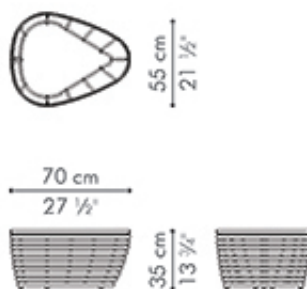

OASIS

KENETHCOBONPUE

COFFEE TABLE
END TABLE

☼ polyethylene, nylon, aluminum

OASIS Coffee Table

Standard glass size:
118 cm D x 92.5 cm W x 10 mm thickness
(46 1/2" D x 36 1/2" W x 3/8"), frosted, swiped edge

	OUTDOOR	GLASS
	6.5 kg / 14 lbs	21 kg / 46 lbs
	10.5 kg / 23 lbs	49 kg / 108 lbs
	0.43 m ³	0.23 m ³

End Table

Standard glass size:
68 cm D x 53 cm W x 6 mm thickness
(26 3/4" D x 20 3/4" W x 1/4"), frosted, swiped edge

	OUTDOOR	GLASS
	3.5 kg / 8 lbs	4 kg / 9 lbs
	5 kg / 11 lbs	21 kg / 46 lbs
	0.16 m ³	0.09 m ³

OUTDOOR polyethylene, nylon, aluminum

whitewash

brown