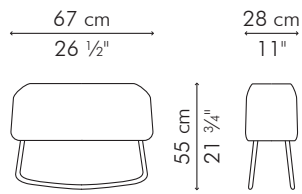

HARRY

KENETHCOBONPUE

ROCKING STOOL

🏠 microfiber, urethane foam, stainless steel, plywood

ROCKING STOOL

INDOOR

9 kg / 20 lbs

11 kg / 24 lbs

0.20 m³

INDOOR microfiber, urethane foam, stainless steel, plywood

Black

EBEHR-BL-2621

Brown

EBEHR-B-2621

Lime Green

EBEHR-LG-2621