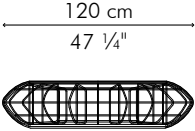

DREAMCATCHER

KENETHCOBONPUE

STOOLS

☼ polyethylene, nylon, steel

DREAMCATCHER

STOOL, 150

OUTDOOR

21 kg / 46 lbs

28 kg / 62 lbs

0.88 m³

OUTDOOR polyethylene, nylon, steel

Natural

EBEDM-N-5913OD

STOOL, 120

OUTDOOR

15 kg / 33 lbs

20 kg / 44 lbs

0.49 m³

OUTDOOR polyethylene, nylon, steel

Natural

EBEDM-N-4711OD

DREAMCATCHER

STOOL, 100

OUTDOOR

11 kg / 24 lbs

15 kg / 33 lbs

0.40 m³

OUTDOOR polyethylene, nylon, steel

Natural

EBEDM-N-3913OD

STOOL, 80

OUTDOOR