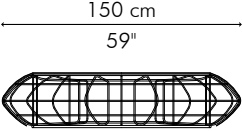

DREAMCATCHER

KENETHCOBONPUE

STOOLS

☼ polyethylene, nylon, steel

DREAMCATCHER

STOOL, 150

OUTDOOR

21 kg / 46 lbs

28 kg / 62 lbs

0.88 m³

OUTDOOR polyethylene, nylon, steel

Natural

EBEDM-N-5913OD

STOOL, 120

OUTDOOR

15 kg / 33 lbs

20 kg / 44 lbs

0.49 m³

OUTDOOR polyethylene, nylon, steel

Natural

EBEDM-N-4711OD

DREAMCATCHER

STOOL, 100

OUTDOOR

11 kg / 24 lbs

15 kg / 33 lbs

0.40 m³

OUTDOOR polyethylene, nylon, steel

Natural

EBEDM-N-3913OD

STOOL, 80

OUTDOOR