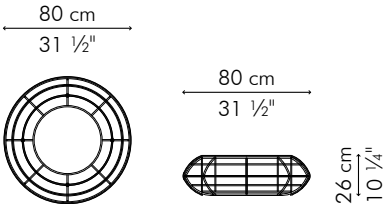

20 kg / 44 lbs

0.49 m³

OUTDOOR polyethylene, nylon, steel

Natural

EBEDM-N-4711OD

DREAMCATCHER

STOOL, 100

OUTDOOR

11 kg / 24 lbs

15 kg / 33 lbs

0.40 m³

OUTDOOR polyethylene, nylon, steel

Natural

EBEDM-N-3913OD

STOOL, 80

OUTDOOR

6.5 kg / 14 lbs

9.5 kg / 21 lbs

0.19 m³

OUTDOOR polyethylene, nylon, steel

Natural

EBEDM-N-3110OD

DREAMCATCHER

STOOL, 50