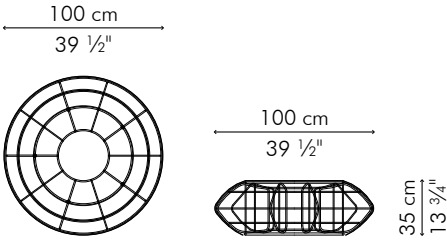

28 kg / 62 lbs

0.88 m³

OUTDOOR polyethylene, nylon, steel

Natural

EBEDM-N-5913OD

STOOL, 120

OUTDOOR

15 kg / 33 lbs

20 kg / 44 lbs

0.49 m³

OUTDOOR polyethylene, nylon, steel

Natural

EBEDM-N-4711OD

DREAMCATCHER

STOOL, 100

OUTDOOR

11 kg / 24 lbs

15 kg / 33 lbs

0.40 m³

OUTDOOR polyethylene, nylon, steel

Natural

EBEDM-N-3913OD

STOOL, 80

OUTDOOR

6.5 kg / 14 lbs

9.5 kg / 21 lbs

0.19 m³

OUTDOOR polyethylene, nylon, steel

Natural

EBEDM-N-3110OD

DREAMCATCHER

STOOL, 50