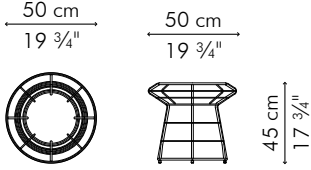

20 kg / 44 lbs

0.49 m³

OUTDOOR polyethylene, nylon, steel

Natural

EBEDM-N-4711OD

DREAMCATCHER

STOOL, 100

OUTDOOR

11 kg / 24 lbs

15 kg / 33 lbs

0.40 m³

OUTDOOR polyethylene, nylon, steel

Natural

EBEDM-N-3913OD

STOOL, 80

OUTDOOR

6.5 kg / 14 lbs

9.5 kg / 21 lbs

0.19 m³

OUTDOOR polyethylene, nylon, steel

Natural

EBEDM-N-3110OD

DREAMCATCHER

STOOL, 50

OUTDOOR

5 kg / 11 lbs

8 kg / 18 lbs

0.13 m³

OUTDOOR polyethylene, nylon, steel

Natural

EBEDM-N-1919OD