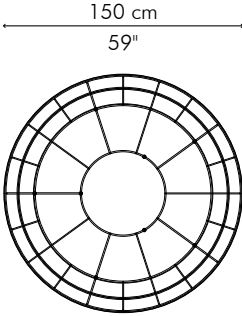

DREAMCATCHER

KENETHCOBONPUE

STOOLS

☼ polyethylene, nylon, steel

DREAMCATCHER

STOOL, 150

OUTDOOR

21 kg / 46 lbs

28 kg / 62 lbs

0.88 m³

OUTDOOR polyethylene, nylon, steel

Natural

EBEDM-N-5913OD

STOOL, 120

OUTDOOR

15 kg / 33 lbs

20 kg / 44 lbs

0.49 m³

OUTDOOR polyethylene, nylon, steel

Natural

EBEDM-N-4711OD

DREAMCATCHER

STOOL, 100

OUTDOOR

6.5 kg / 14 lbs

9.5 kg / 21 lbs

0.19 m³

OUTDOOR polyethylene, nylon, steel

Natural

EBEDM-N-3110OD

DREAMCATCHER

STOOL, 50