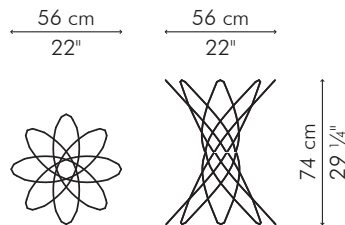

DINING TABLE, small

INDOOR

14 kg / 31 lbs

17 kg / 38 lbs

0.27 m³

OUTDOOR

14 kg / 31 lbs

17 kg / 38 lbs

0.27 m³

GLASS

28 kg / 62 lbs

58 kg / 128 lbs

0.24 m³

Standard glass size:

107 cm Ø x 12 mm thickness
(42" Ø x 1/2"), pencil edge

INDOOR polycotton, steel

Bright Red

TDDN-BR-2229-G

Black

TDDN-BL-2229-G

OUTDOOR acrylic fabric, steel

Bright Red

TDDN-BR-2229OD-G

Black

TDDN-BL-2229OD-G