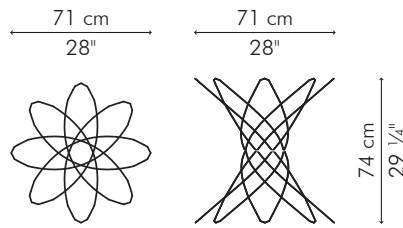

DINING TABLE, regular

INDOOR

16 kg / 35 lbs

20 kg / 44 lbs

0.43 m³

OUTDOOR

16 kg / 35 lbs

20 kg / 44 lbs

0.43 m³

GLASS

36.5 kg / 81 lbs

71.5 kg / 158 lbs

0.30 m³

Standard glass size:

122 cm Ø x 12 mm thickness
(48" Ø x 1/2"), pencil edge

INDOOR polycotton, steel

Bright Red

TDDN-BR-2829-G

Black

TDDN-BL-2829-G

OUTDOOR acrylic fabric, steel

Bright Red

TDDN-BR-2829OD-G

Black

TDDN-BL-2829OD-G