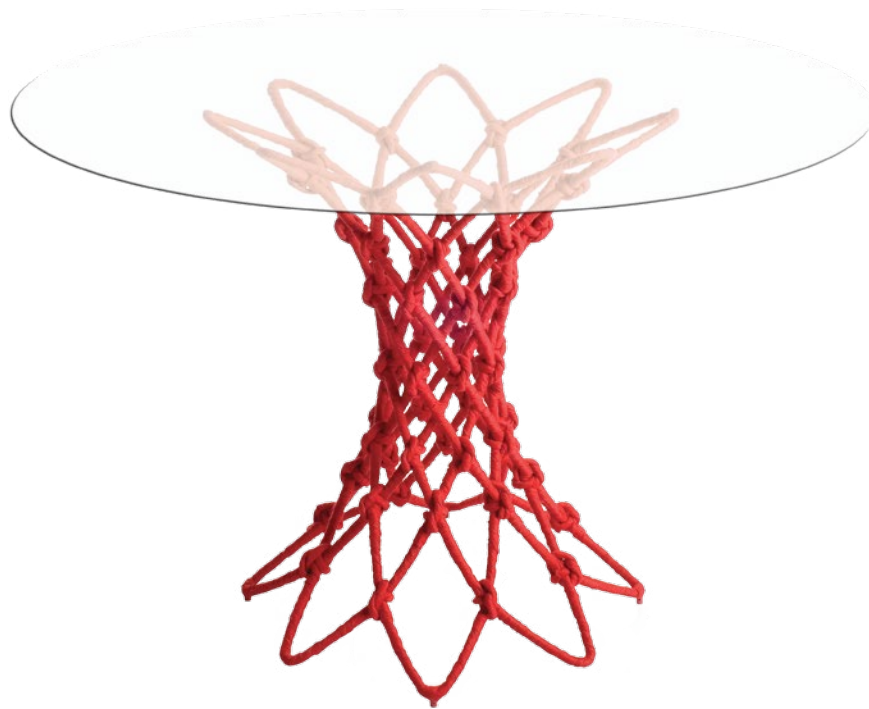

DRAGNET

KENETHCOBONPUE

DINING TABLE
COFFEE TABLE
END TABLE

🏠 polycotton, steel

⚙️ acrylic fabric, steel

DINING TABLE, regular

INDOOR

16 kg / 35 lbs

71.5 kg / 158 lbs

0.30 m³

Standard glass size:

122 cm Ø x 12 mm thickness
(48" Ø x 1/2"), pencil edge

INDOOR polycotton, steel

Bright Red

TDDN-BR-2829-G

Black