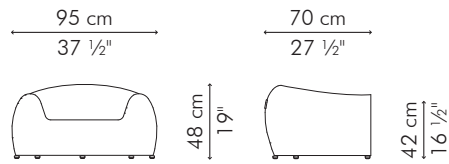

OUTDOOR

14.5 kg / 32 lbs

17.5 kg / 39 lbs

19.5 kg / 43 lbs

22.5 kg / 50 lbs

0.79 m³

0.76 m³

SEAT
PILLOW

1.60 m / 1.80 yds

1 pc 46 x 46 cm / 18" x 18"
0.55 m / 0.60 yds

INDOOR abaca, nylon, steel

CAECS-B-4026AW-UF

Linen Olive Sheen

OUTDOOR polyethylene, nylon, steel

CAECS-B-4026OD-UF1

Sunbrella Taupe

CAECS-WW-4023OD-UF1

Spectrum Dove

OTTOMAN

INDOOR

12.5 kg / 28 lbs

15.5 kg / 34 lbs

0.36 m³

1.20 m / 1.30 yds