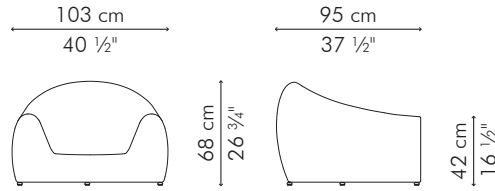

CROISSANT

EASY ARMCHAIR