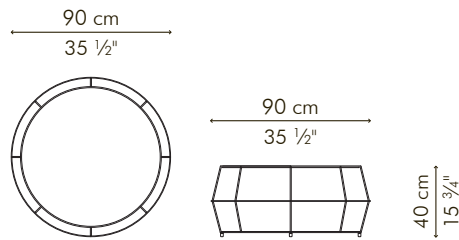

### OUTDOOR

3.5 kg / 8 lbs

7.5 kg / 17 lbs

0.35 m<sup>3</sup>

### GLASS

16 kg / 35 lbs

20 kg / 44 lbs

0.43 m<sup>3</sup>

### Standard glass size:

76.5 cm Ø x 10 mm thickness  
(30" Ø x 3/8), pencil edge

### Standard glass size:

41.5 cm Ø x 10 mm thickness  
(16 1/4" Ø x 3/8"), pencil edge