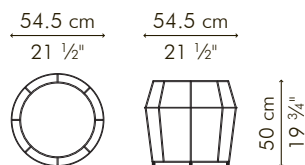

END TABLE

OUTDOOR

2 kg / 5 lbs

4.5 kg / 10 lbs

0.17 m³

Standard glass size:

41.5 cm Ø x 10 mm thickness
(16 1/4" Ø x 3/8"), pencil edge

OUTDOOR

polyethylene, steel

Brown

TECX-B-2118OD-G

Whitewash

TECX-WW-2118OD-G

Burgundy

TECX-BG-2118OD-G

Teal

TECX-TL-2118OD-G