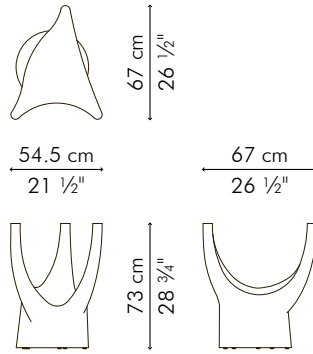

## DINING TABLE

	INDOOR	GLASS
	31 kg / 68 lbs	52.5 kg / 116 lbs
	36.5 kg / 81 lbs	60 kg / 132 lbs
	0.30 m <sup>3</sup>	0.40 m <sup>3</sup>

Standard glass size:  
150 cm Ø x 12 mm thickness  
(59" Ø x 1/2"), pencil edge