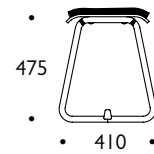

Theo benches

B2 2 seat bench 1150
B4 4 seat bench 2250

P2 2 seat bench with backrest 1100
P3 3 seat bench with backrest 1800

Bench with backrest stackable upto 6 high

Model	Description	Natural	Stained	Lacquered solid colour	Fabric Qty linear M	Leather Qty square M	Weight
TH/O/B2	Oak 2 seat bench	•					7kg
TH/O/B4	Oak 4 seat bench	•					16kg
TH/O/B2/U	Oak 2 seat bench upholstered	•			0.50	0.60	7.5kg
TH/O/B4/U	Oak 4 seat bench upholstered	•			1.00	1.20	17kg
TH/O/B2/S	Oak 2 seat bench stained		•				7kg
TH/O/B4/S	Oak 4 seat bench stained		•				16kg
TH/O/B2/S/U	Oak 2 seat bench stained & upholstered		•		0.50	0.60	7.5kg
TH/O/B4/S/U	Oak 4 seat bench stained & upholstered		•		1.00	1.20	17kg
TH/B/B2	Beech 2 seat bench	•					7kg
TH/B/B4	Beech 4 seat bench	•					16kg
TH/B/B2/U	Beech 2 seat bench upholstered	•			0.50	0.60	7.5kg
TH/B/B4/U	Beech 4 seat bench upholstered	•			1.00	1.20	17kg
TH/B/B2/S	Beech 2 seat bench stained		•				7kg
TH/B/B4/S	Beech 4 seat bench stained		•				16kg
TH/B/B2/S/U	Beech 2 seat bench stained & upholstered		•		0.50	0.60	7.5kg
TH/B/B4/S/U	Beech 4 seat bench stained & upholstered		•		1.00	1.20	17kg
TH/B/B2/SC	Beech 2 seat bench solid coloured			•			7kg
TH/B/B4/SC	Beech 4 seat bench solid coloured			•			16kg
TH/B/B2/SC/U	Beech 2 seat bench solid coloured & upholstered			•	0.50	0.60	7.5kg
TH/B/B4/SC/U	Beech 4 seat bench solid coloured & upholstered			•	1.00	1.20	17kg
TH/O/P2	Oak 2 seat bench with backrest	•					9kg
TH/O/P3	Oak 3 seat bench with backrest	•					18kg
TH/O/P2/U	Oak 2 seat bench with backrest upholstered	•			0.50	0.60	9.5kg
TH/O/P3/U	Oak 3 seat bench with backrest upholstered	•			1.00	1.00	19kg
TH/O/P2/S	Oak 2 seat bench with backrest stained		•				9kg
TH/O/P3/S	Oak 3 seat bench with backrest stained		•				18kg
TH/O/P2/S/U	Oak 2 seat bench with backrest stained & upholstered		•		0.50	0.60	9.5kg
TH/O/P3/S/U	Oak 3 seat bench with backrest stained & upholstered		•		1.00	1.00	19kg
TH/B/P2	Beech 2 seat bench with backrest	•					9kg
TH/B/P3	Beech 3 seat bench with backrest	•					18kg
TH/B/P2/U	Beech 2 seat bench with backrest upholstered	•			0.50	0.60	9.5kg
TH/B/P3/U	Beech 3 seat bench with backrest upholstered	•			1.00	1.00	19kg
TH/B/P2/S	Beech 2 seat bench with backrest stained		•				9kg
TH/B/P3/S	Beech 3 seat bench with backrest stained		•				18kg
TH/B/P2/S/U	Beech 2 seat bench with backrest stained & upholstered		•		0.50	0.60	9.5kg
TH/B/P3/S/U	Beech 3 seat bench with backrest stained & upholstered		•		1.00	1.00	19kg
TH/B/P2/SC	Beech 2 seat bench with backrest solid coloured			•			9kg
TH/B/P3/SC	Beech 3 seat bench with backrest solid coloured			•			18kg
TH/B/P2/SC/U	Beech 2 seat bench with backrest solid coloured & upholstered			•	0.50	0.60	9.5kg
TH/B/P3/SC/U	Beech 3 seat bench with backrest solid coloured & upholstered			•	1.00	1.00	19kg