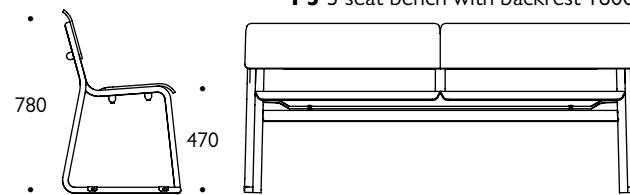

Theo benches

B2 2 seat bench 1150
B4 4 seat bench 2250

P2 2 seat bench with backrest 1100
P3 3 seat bench with backrest 1800

Bench with backrest stackable upto 6 high

Model	Description	Natural	Stained	Lacquered solid colour	Fabric Qty linear M	Leather Qty square M	Weight
TH/O/B2	Oak 2 seat bench	•					7kg
TH/O/B4	Oak 4 seat bench	•					16kg
TH/O/B2/U	Oak 2 seat bench upholstered	•			0.50	0.60	7.5kg
TH/O/B4/U	Oak 4 seat bench upholstered	•			1.00	1.20	17kg
TH/O/B2/S	Oak 2 seat bench stained		•				7kg
TH/O/B4/S	Oak 4 seat bench stained		•				16kg
TH/O/B2/S/U	Oak 2 seat bench stained & upholstered		•		0.50	0.60	7.5kg
TH/O/B4/S/U	Oak 4 seat bench stained & upholstered		•		1.00	1.20	17kg
TH/B/B2	Beech 2 seat bench	•					7kg
TH/B/B4	Beech 4 seat bench	•					16kg
TH/B/B2/U	Beech 2 seat bench upholstered	•			0.50	0.60	7.5kg
TH/B/B4/U	Beech 4 seat bench upholstered	•			1.00	1.20	17kg
TH/B/B2/S	Beech 2 seat bench stained		•				7kg
TH/B/B4/S	Beech 4 seat bench stained		•				16kg
TH/B/B2/S/U	Beech 2 seat bench stained & upholstered		•		0.50	0.60	7.5kg
TH/B/B4/S/U	Beech 4 seat bench stained & upholstered		•		1.00	1.20	17kg
TH/B/B2/SC	Beech 2 seat bench solid coloured			•			7kg
TH/B/B4/SC	Beech 4 seat bench solid coloured			•			16kg
TH/B/B2/SC/U	Beech 2 seat bench solid coloured & upholstered			•	0.50	0.60	7.5kg
TH/B/B4/SC/U	Beech 4 seat bench solid coloured & upholstered			•	1.00	1.20	17kg
TH/O/P2	Oak 2 seat bench with backrest	•					9kg
TH/O/P3	Oak 3 seat bench with backrest	•					18kg
TH/O/P2/U	Oak 2 seat bench with backrest upholstered	•			0.50	0.60	9.5kg
TH/O/P3/U	Oak 3 seat bench with backrest upholstered	•			1.00	1.00	19kg
TH/O/P2/S	Oak 2 seat bench with backrest stained		•				9kg
TH/O/P3/S	Oak 3 seat bench with backrest stained		•				18kg
TH/O/P2/S/U	Oak 2 seat bench with backrest stained & upholstered		•		0.50	0.60	9.5kg
TH/O/P3/S/U	Oak 3 seat bench with backrest stained & upholstered		•		1.00	1.00	19kg
TH/B/P2	Beech 2 seat bench with backrest	•					9kg
TH/B/P3	Beech 3 seat bench with backrest	•					18kg
TH/B/P2/U	Beech 2 seat bench with backrest upholstered	•			0.50	0.60	9.5kg
TH/B/P3/U	Beech 3 seat bench with backrest upholstered	•			1.00	1.00	19kg
TH/B/P2/S	Beech 2 seat bench with backrest stained		•				9kg
TH/B/P3/S	Beech 3 seat bench with backrest stained		•				18kg
TH/B/P2/S/U	Beech 2 seat bench with backrest stained & upholstered		•		0.50	0.60	9.5kg
TH/B/P3/S/U	Beech 3 seat bench with backrest stained & upholstered		•		1.00	1.00	19kg
TH/B/P2/SC	Beech 2 seat bench with backrest solid coloured			•			9kg
TH/B/P3/SC	Beech 3 seat bench with backrest solid coloured			•			18kg
TH/B/P2/SC/U	Beech 2 seat bench with backrest solid coloured & upholstered			•	0.50	0.60	9.5kg
TH/B/P3/SC/U	Beech 3 seat bench with backrest solid coloured & upholstered			•	1.00	1.00	19kg