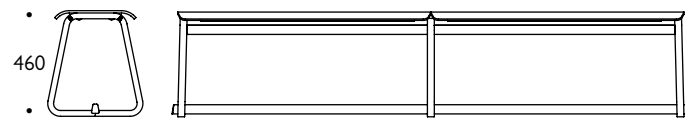

Theo benches

B2 2 seat bench 1150
B4 4 seat bench 2250

P2 2 seat bench with backrest 1100
P3 3 seat bench with backrest 1800

Bench with backrest stackable upto 6 high

Model	Description	Natural	Stained	Lacquered solid colour	Fabric Qty linear M	Leather Qty square M	Weight
TH/O/B2	Oak 2 seat bench	•					7kg
TH/O/B4	Oak 4 seat bench	•					16kg
TH/O/B2/U	Oak 2 seat bench upholstered	•			0.50	0.60	7.5kg
TH/O/B4/U	Oak 4 seat bench upholstered	•			1.00	1.20	17kg
TH/O/B2/S	Oak 2 seat bench stained		•				7kg
TH/O/B4/S	Oak 4 seat bench stained		•				16kg
TH/O/B2/S/U	Oak 2 seat bench stained & upholstered		•		0.50	0.60	7.5kg
TH/O/B4/S/U	Oak 4 seat bench stained & upholstered		•		1.00	1.20	17kg
TH/B/B2	Beech 2 seat bench	•					7kg
TH/B/B4	Beech 4 seat bench	•					16kg
TH/B/B2/U	Beech 2 seat bench upholstered	•			0.50	0.60	7.5kg
TH/B/B4/U	Beech 4 seat bench upholstered	•			1.00	1.20	17kg
TH/B/B2/S	Beech 2 seat bench stained		•				7kg
TH/B/B4/S	Beech 4 seat bench stained		•				16kg
TH/B/B2/S/U	Beech 2 seat bench stained & upholstered		•		0.50	0.60	7.5kg
TH/B/B4/S/U	Beech 4 seat bench stained & upholstered		•		1.00	1.20	17kg
TH/B/B2/SC	Beech 2 seat bench solid coloured			•			7kg
TH/B/B4/SC	Beech 4 seat bench solid coloured			•			16kg
TH/B/B2/SC/U	Beech 2 seat bench solid coloured & upholstered			•	0.50	0.60	7.5kg
TH/B/B4/SC/U	Beech 4 seat bench solid coloured & upholstered			•	1.00	1.20	17kg
TH/O/P2	Oak 2 seat bench with backrest	•					9kg
TH/O/P3	Oak 3 seat bench with backrest	•					18kg
TH/O/P2/U	Oak 2 seat bench with backrest upholstered	•			0.50	0.60	9.5kg
TH/O/P3/U	Oak 3 seat bench with backrest upholstered	•			1.00	1.00	19kg
TH/O/P2/S	Oak 2 seat bench with backrest stained		•				9kg
TH/O/P3/S	Oak 3 seat bench with backrest stained		•				18kg
TH/O/P2/S/U	Oak 2 seat bench with backrest stained & upholstered		•		0.50	0.60	9.5kg
TH/O/P3/S/U	Oak 3 seat bench with backrest stained & upholstered		•		1.00	1.00	19kg
TH/B/P2	Beech 2 seat bench with backrest	•					9kg
TH/B/P3	Beech 3 seat bench with backrest	•					18kg
TH/B/P2/U	Beech 2 seat bench with backrest upholstered	•			0.50	0.60	9.5kg
TH/B/P3/U	Beech 3 seat bench with backrest upholstered	•			1.00	1.00	19kg
TH/B/P2/S	Beech 2 seat bench with backrest stained		•				9kg
TH/B/P3/S	Beech 3 seat bench with backrest stained		•				18kg
TH/B/P2/S/U	Beech 2 seat bench with backrest stained & upholstered		•		0.50	0.60	9.5kg
TH/B/P3/S/U	Beech 3 seat bench with backrest stained & upholstered		•		1.00	1.00	19kg
TH/B/P2/SC	Beech 2 seat bench with backrest solid coloured			•			9kg
TH/B/P3/SC	Beech 3 seat bench with backrest solid coloured			•			18kg
TH/B/P2/SC/U	Beech 2 seat bench with backrest solid coloured & upholstered			•	0.50	0.60	9.5kg
TH/B/P3/SC/U	Beech 3 seat bench with backrest solid coloured & upholstered			•	1.00	1.00	19kg