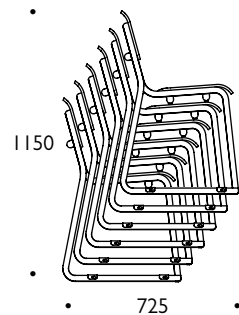

Theo benches

B2 2 seat bench 1150
B4 4 seat bench 2250

P2 2 seat bench with backrest 1100
P3 3 seat bench with backrest 1800

Bench with backrest stackable upto 6 high

Model	Description	Natural	Stained	Lacquered solid colour	Fabric Qty linear M	Leather Qty square M	Weight
TH/O/B2	Oak 2 seat bench	•					7kg
TH/O/B4	Oak 4 seat bench	•					16kg
TH/O/B2/U	Oak 2 seat bench upholstered	•			0.50	0.60	7.5kg
TH/O/B4/U	Oak 4 seat bench upholstered	•			1.00	1.20	17kg
TH/O/B2/S	Oak 2 seat bench stained		•				7kg
TH/O/B4/S	Oak 4 seat bench stained		•				16kg
TH/O/B2/S/U	Oak 2 seat bench stained & upholstered		•		0.50	0.60	7.5kg
TH/O/B4/S/U	Oak 4 seat bench stained & upholstered		•		1.00	1.20	17kg
TH/B/B2	Beech 2 seat bench	•					7kg
TH/B/B4	Beech 4 seat bench	•					16kg
TH/B/B2/U	Beech 2 seat bench upholstered	•			0.50	0.60	7.5kg
TH/B/B4/U	Beech 4 seat bench upholstered	•			1.00	1.20	17kg
TH/B/B2/S	Beech 2 seat bench stained		•				7kg
TH/B/B4/S	Beech 4 seat bench stained		•				16kg
TH/B/B2/S/U	Beech 2 seat bench stained & upholstered		•		0.50	0.60	7.5kg
TH/B/B4/S/U	Beech 4 seat bench stained & upholstered		•		1.00	1.20	17kg
TH/B/B2/SC	Beech 2 seat bench solid coloured			•			7kg
TH/B/B4/SC	Beech 4 seat bench solid coloured			•			16kg
TH/B/B2/SC/U	Beech 2 seat bench solid coloured & upholstered			•	0.50	0.60	7.5kg
TH/B/B4/SC/U	Beech 4 seat bench solid coloured & upholstered			•	1.00	1.20	17kg
TH/O/P2	Oak 2 seat bench with backrest	•					9kg
TH/O/P3	Oak 3 seat bench with backrest	•					18kg
TH/O/P2/U	Oak 2 seat bench with backrest upholstered	•			0.50	0.60	9.5kg
TH/O/P3/U	Oak 3 seat bench with backrest upholstered	•			1.00	1.00	19kg
TH/O/P2/S	Oak 2 seat bench with backrest stained		•				9kg
TH/O/P3/S	Oak 3 seat bench with backrest stained		•				18kg
TH/O/P2/S/U	Oak 2 seat bench with backrest stained & upholstered		•		0.50	0.60	9.5kg
TH/O/P3/S/U	Oak 3 seat bench with backrest stained & upholstered		•		1.00	1.00	19kg
TH/B/P2	Beech 2 seat bench with backrest	•					9kg
TH/B/P3	Beech 3 seat bench with backrest	•					18kg
TH/B/P2/U	Beech 2 seat bench with backrest upholstered	•			0.50	0.60	9.5kg
TH/B/P3/U	Beech 3 seat bench with backrest upholstered	•			1.00	1.00	19kg
TH/B/P2/S	Beech 2 seat bench with backrest stained		•				9kg
TH/B/P3/S	Beech 3 seat bench with backrest stained		•				18kg
TH/B/P2/S/U	Beech 2 seat bench with backrest stained & upholstered		•		0.50	0.60	9.5kg
TH/B/P3/S/U	Beech 3 seat bench with backrest stained & upholstered		•		1.00	1.00	19kg
TH/B/P2/SC	Beech 2 seat bench with backrest solid coloured			•			9kg
TH/B/P3/SC	Beech 3 seat bench with backrest solid coloured			•			18kg
TH/B/P2/SC/U	Beech 2 seat bench with backrest solid coloured & upholstered			•	0.50	0.60	9.5kg
TH/B/P3/SC/U	Beech 3 seat bench with backrest solid coloured & upholstered			•	1.00	1.00	19kg