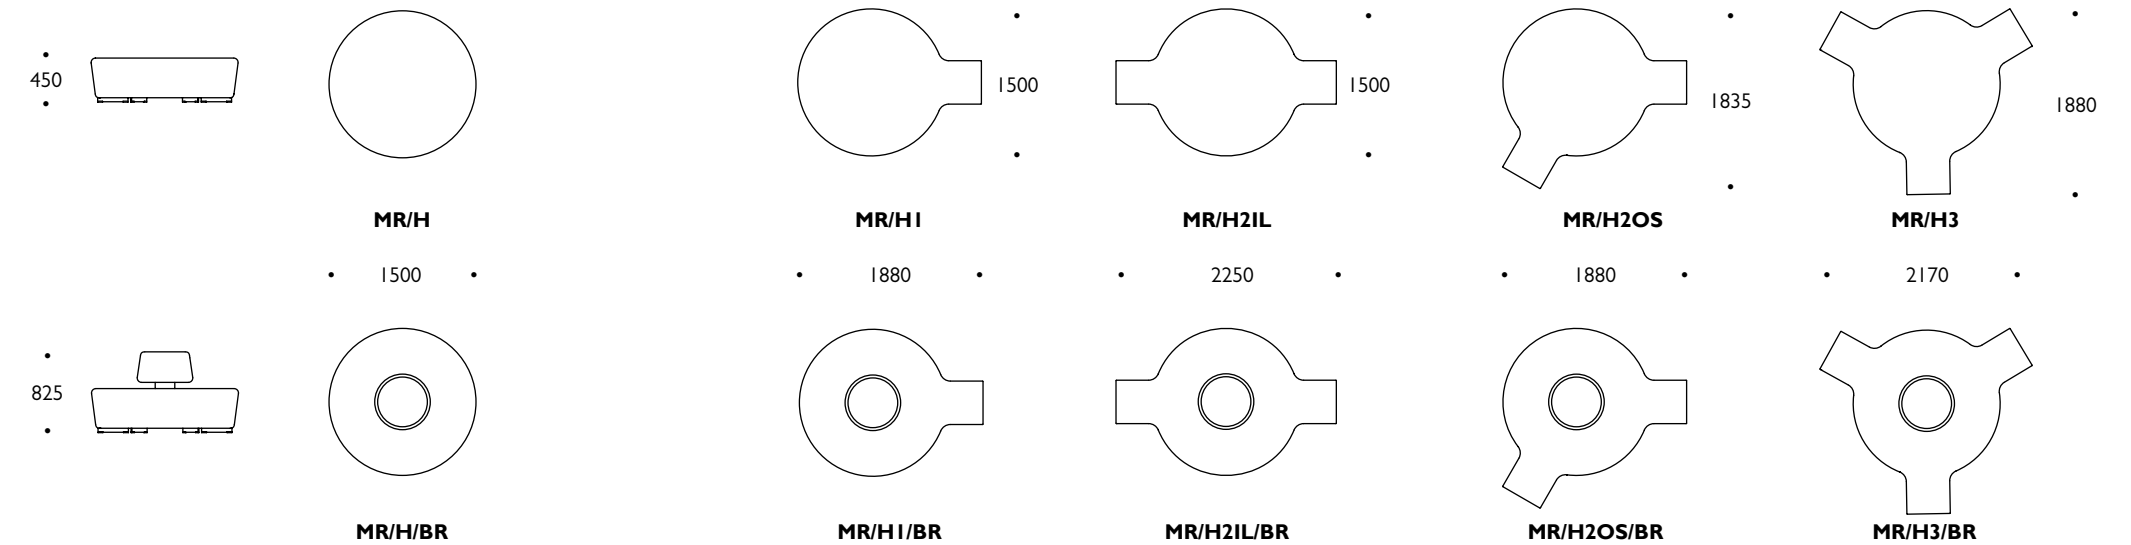

**Design
Guild Mark**

Design Guild Mark Award 2013

MIR hub units

Model	Description	Fabric Qty linear M	Leather Qty square M
MR/H	Hub unit w/o backrest	4.80	9.00
MR/H/BR	Hub unit with backrest	4.80	11.25
MR/H1	Hub 1 exit w/o backrest	5.35	11.25
MR/H1/BR	Hub 1 exit with backrest	5.35	13.50
MR/H2IL	Hub 2 exit in-line w/o backrest	5.35	11.25
MR/H2IL/BR	Hub 2 exit in-line with backrest	5.35	13.50
MR/H2OS	Hub 2 exit off-set w/o backrest	5.35	11.25
MR/H2OS/BR	Hub 2 exit off-set with backrest	5.35	13.50
MR/H3	Hub 3 exit w/o backrest	5.35	13.50
MR/H3/BR	Hub 3 exit with backrest	5.35	15.75