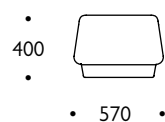

MIR stools and table

Model	Description	Fabric Qty linear M	Leather Qty square M
MR/STL40	Stool 40cm high	1.40	2.25
MR/STL60	Stool 60cm high		

Stitching to match the fabric as standard.
Contrast stitching available on request, POA.

Model	Description
MR/LTP	Aluminium laptop table, 60cm high

Powder coated black or white as standard
/PC + powder coat colour Ref. No.

● Black 1, ○ White 2

All dimensions in mm