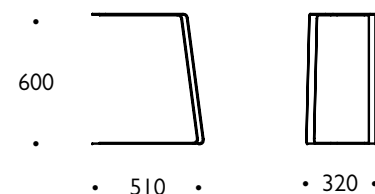

Ordering Guide

MR/B150/Bute Melrose Passion 404 = 150cm long bench upholstered in specified fabric.

Delivery and Installation

Please see delivery and installation charges on page 48

MIR stools and table

Model	Description	Fabric Qty linear M	Leather Qty square M
MR/STL40	Stool 40cm high	1.40	2.25
MR/STL60	Stool 60cm high		

Stitching to match the fabric as standard.
Contrast stitching available on request, POA.

Model	Description
MR/LTP	Aluminium laptop table, 60cm high

Powder coated black or white as standard
/PC + powder coat colour Ref. No.

● Black 1, ○ White 2

All dimensions in mm

Fabric classification

CLASS	1	2	3	4	5	6	7
Fabric supplier and ranges within price range	COM	Camira Xtreme + Urban +	Camira Nexus Vescom Dalma Furka	Camira Aquarius, Blazer I & II, Hemp + Bute Elgin Kvadrat Pause 3 Gabriel Step	Camira Craggan + Bute Skye, Melrose Kvadrat Primus, Pro 2 Gabriel Step Melange	Bridge of Weir Grampian	Camira Sting + Bute Tiree Kvadrat Topas 2, Tonus 3 Divina 3 Divina Melange 2 Gabriel Gaja Classic