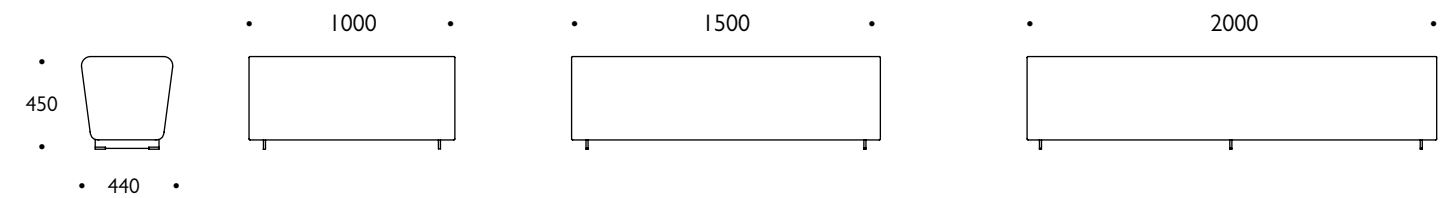

MIR benches

Model	Description	Fabric Qty linear M	Leather Qty square M	/L Linking add-on
MR/B100	Bench 100cm	1.50	4.50	£108
MR/B150	Bench 150cm	2.00	4.50	£108
MR/B200	Bench 200cm	2.50	9.00	£108

Feet black powder coated as standard

Stitching to match the fabric as standard.
Contrast stitching available on request, POA.

Drawing dimensions in mm