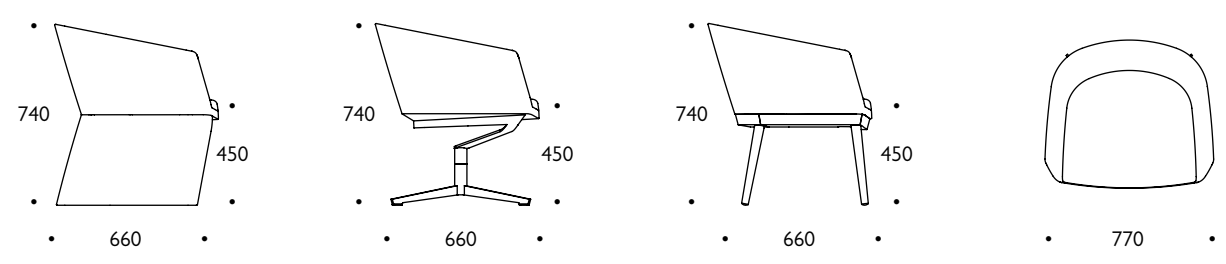

Fabric classification

CLASS	1	2	3	4	5	6	7
Fabric supplier and ranges within price range	COM	Camira Xtreme + Urban +	Camira Nexus Vescom Dalma Furka	Camira Aquarius, Blazer I & II, Hemp + Bute Elgin Kvadrat Pause 3 Gabriel Step	Camira Craggan + Bute Skye, Melrose Kvadrat Primus, Pro 2 Gabriel Step Melange	Bridge of Weir Grampian	Camira Sting + Bute Tiree Kvadrat Topas 2, Tonus 3 Divina 3 Divina Melange 2 Gabriel Gaja Classic

Ordering Guide

DR/LG/U Camira Craggan + Bracken ZAN03 = Lounge chair upholstered base, seat and back in specified fabric
DR/LG/SW/Camira Nexus Sky UNY06 = Lounge chair with black swivel base, seat and back in specified fabric

Delivery and Installation

Please see delivery and installation charges on page 48