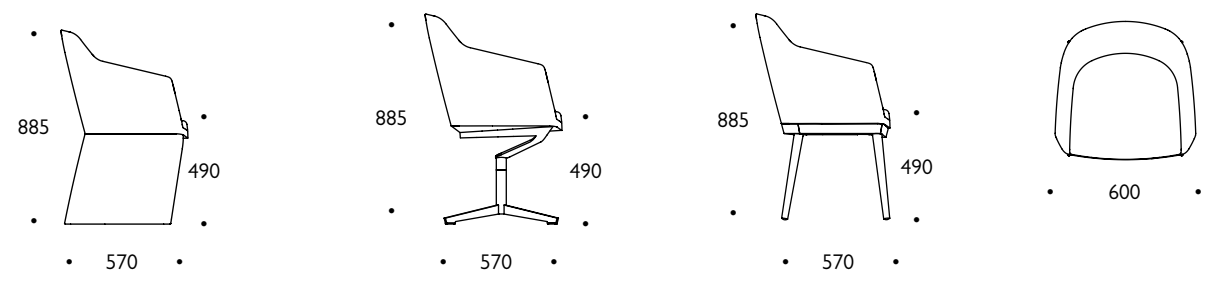

DR/TB/HB/U	Tub chair, high back, upholstered base	2.50	4.50
DR/TB/HB/SW	Tub chair, high back, swivel base/powder coated	1.85	2.25
DR/TB/HB/SW/CR	Tub chair, high back, swivel base/chrome	1.85	2.25
DR/TB/HB/WD	Tub chair, high back, 4 leg wood base, oak	1.85	2.25