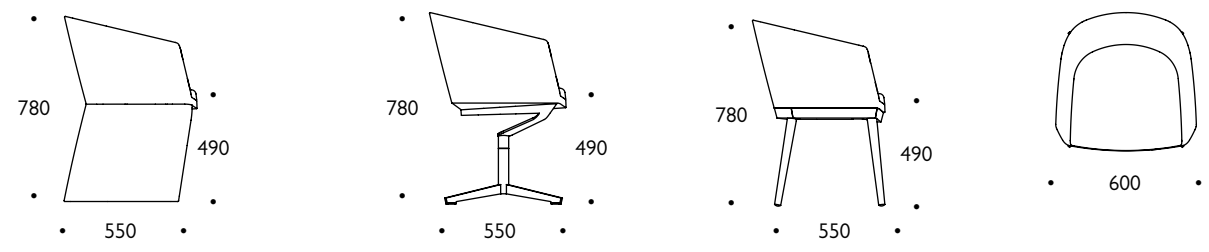

Drum

Design Simon Pengelly

Drum is a comprehensive versatile and especially comfortable group of 'tub' chairs featuring slender and elegant upholstery in three sizes of shell, including a high back tub and large low lounge chair versions. All are available in a choice of three base options: an elegant fully upholstered 'floor length' version presenting several upholstery choices; a single column cruciform base, fixed on castors or swivel on glides in a choice of finishes; and a 4-leg wood base in natural oak, which can be stained.

Drum tub chair

Drum tub chair

Model	Description	Fabric Qty linear M	Leather Qty square M
DR/TB/U	Tub chair, upholstered base	2.50	4.50
DR/TB/SW	Tub chair, swivel base/powder coated	1.85	2.25
DR/TB/SW/CR	Tub chair, swivel base on glides/chrome	1.85	2.25
DR/TB/WD	Tub chair, 4 leg wood base, oak	1.85	2.25