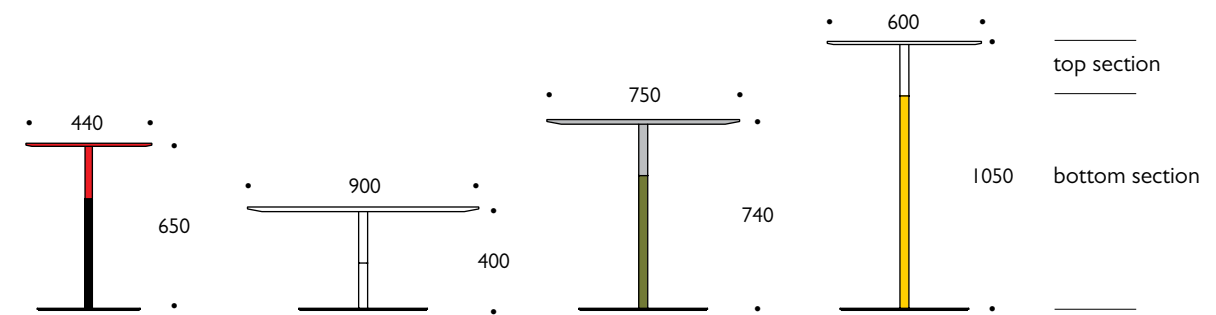

Design
Guild Mark

Design Guild Mark Award 2013

Diabolo tables

Model	Description	Top size	IGL Coloured glass top
DB/44RD/40H	44cm Ø, 40cm high	440mm Ø	Autumn 2013
DB/44RD/65H	44cm Ø, 65cm high	440mm Ø	
DB/60RD/40H	60cm Ø, 40cm high	600mm Ø	
DB/60RD/65H	60cm Ø, 65cm high	600mm Ø	
DB/60RD/74H	60cm Ø, 74cm high	600mm Ø	
DB/60RD/105H	60cm Ø, 105cm high	600mm Ø	
DB/75RD/40H	75cm Ø, 40cm high	750mm Ø	
DB/75RD/74H	75cm Ø, 74cm high	750mm Ø	
DB/90RD/40H	90cm Ø, 40cm high	900mm Ø	
DB/90RD/74H	90cm Ø, 74cm high	900mm Ø	

Drawing dimensions in mm

Solid grade laminate black with black core or white with white core

TTP = Table top section (top and top section of column)

TB = Table bottom section (base and bottom section of column)

How to spec. top and base

Height	Top size	440	600	750	900
1050			●		
740			●	●	●
650		●	●		
400		●	●	●	●

Ordering Guide

DB/60RD/65H/SCTP2/TTP2/TB8
= 60cm Ø top on 65cm high table with yellow laquered solid colour top, yellow top section of base and white bottom section of base

DB/75RD/74H/SLW/TTP8/TB3
= 75cm Ø top on 74cm high table with white solid core laminate top, white top section of base and green bottom section of base

Delivery and Installation

Please see delivery and installation charges on page 48