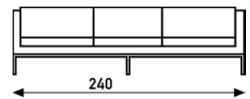

905

F 905:
chair

C905/2:
sofa
2.5 seater
with 2 cushions

C905/7:
sofa
2.5 seater
with 3 cushions

C905/3:
sofa
3 seater

upholstery category 1 2 3 4 5

Comment

Finish base; chrome or powder coat.
If no colour is indicated, standard
delivery in chrome.

price group				
AA				
BB				
CC				
DD				
EE				
FF				
GG				
HH				
options:	base in powder coat			
meterage	468cm	963cm	919cm	1067cm
weight	41kg	95kg	95kg	117kg
packing	0,68m3	2,02m3	2,02m3	2,12m3

P 905:
footstool

cushion
50x50 cm

cushion
60x60 cm

upholstery category 1 2 3 4 5

Comment

Finish base; chrome or powder coat.
If no colour is indicated, standard
delivery in chrome.

price group		
AA		
BB		
CC		
DD		
EE		
FF		
GG		
HH		
options:	base in powder coat	
meterage	272cm	
weight	35kg	
packing	0.64m3	0,012m3

cushion
50 x 30 cm

cushion
40 x 40 cm

cushion
50 x 50 cm

cushion
60 x 60 cm

upholstery category ① ② ③ ⑤

price group				
AA				
BB				
CC				
DD				
EE				
FF				
GG				
HH				
meterage				
weight				
packing	0,012m3			