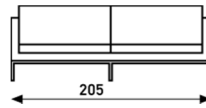

C 905/2 comfort:
2.5 seater
with 2 cushions
sofa