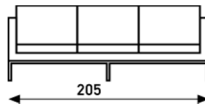

price group				
AA				
BB				
CC				
DD				
EE				
FF				
GG				
HH				
options:	base in powder coat			
meterage	468cm	963cm	919cm	1067cm
weight	41kg	95kg	95kg	117kg
packing	0,68m3	2,02m3	2,02m3	2,12m3

P 905:
footstool

cushion
50x50 cm

cushion
60x60 cm

upholstery category 1 2 3 4 5

Comment

Finish base; chrome or powder coat.
If no colour is indicated, standard
delivery in chrome.

price group		
AA		
BB		
CC		
DD		
EE		
FF		
GG		
HH		
options:	base in powder coat	
meterage	272cm	
weight	35kg	
packing	0.64m3	0,012m3

veneer or laquered	
massive oak	
options:	base in powder coat
weight	35kg
packing	0.213m3

905 comfort

F 905 comfort:
chair

C 905/2 comfort:
2.5 seater
with 2 cushions
sofa

C 905/7 comfort:
2.5 seater
with 3 cushions
sofa

C 905/3 comfort:
3 seater
sofa

upholstery category ① ② ③ ⑤

Comment

Finish base; chrome or powder coat.
If no colour is indicated, standard
delivery in chrome.

price group				
AA				
BB				
CC				
DD				
EE				
FF				
GG				
HH				
options:	base in powder coat			
meterage	508cm	963cm	919cm	1117cm
weight	41kg	95kg	95kg	117kg
packing	0,84m3	2,02m3	2,02m3	2,28m3