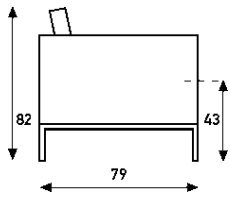

P 905:
footstool

cushion
50x50 cm

cushion
60x60 cm

upholstery category 1 2 3 4 5

Comment

Finish base; chrome or powder coat.
If no colour is indicated, standard
delivery in chrome.

price group		
AA		
BB		
CC		
DD		
EE		
FF		
GG		
HH		
options:	base in powder coat	
meterage	272cm	
weight	35kg	
packing	0.64m3	0,012m3

veneer or laquered	
massive oak	
options:	base in powder coat
weight	35kg
packing	0.213m3

905 comfort

F 905 comfort:
chair

C 905/2 comfort:
2.5 seater
with 2 cushions
sofa

C 905/7 comfort:
2.5 seater
with 3 cushions
sofa

C 905/3 comfort:
3 seater
sofa

upholstery category ① ② ③ ⑤

Comment

Finish base; chrome or powder coat.
If no colour is indicated, standard
delivery in chrome.

price group				
AA				
BB				
CC				
DD				
EE				
FF				
GG				
HH				
options:	base in powder coat			
meterage	508cm	963cm	919cm	1117cm
weight	41kg	95kg	95kg	117kg
packing	0,84m3	2,02m3	2,02m3	2,28m3

cushion
50 x 30 cm

cushion
40 x 40 cm

cushion
50 x 50 cm

cushion
60 x 60 cm

upholstery category ① ② ③ ⑤

price group				
AA				
BB				
CC				
DD				
EE				
FF				
GG				
HH				
meterage				
weight				
packing	0,012m3			