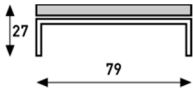

price group				
AA				
BB				
CC				
DD				
EE				
FF				
GG				
HH				
options:	base in powder coat			
meterage	468cm	963cm	919cm	1067cm
weight	41kg	95kg	95kg	117kg
packing	0,68m3	2,02m3	2,02m3	2,12m3

P 905:
footstool

cushion
50x50 cm

cushion
60x60 cm

upholstery category 1 2 3 4 5

Comment

Finish base; chrome or powder coat.
If no colour is indicated, standard
delivery in chrome.

price group		
AA		
BB		
CC		
DD		
EE		
FF		
GG		
HH		
options:	base in powder coat	
meterage	272cm	
weight	35kg	
packing	0.64m3	0,012m3

905

T 905:
table
79 x 79

Comment

Finish base; chrome or powder coat.
If no colour is indicated, standard delivery in chrome.
Tabletop in veneer (see standard colour card) or lacquered black or white.
Or 30mm massive oak wood, in standard oil finish. Straight edge.