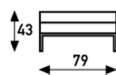

905

F 905:
chair

C905/2:
sofa
2.5 seater
with 2 cushions

C905/7:
sofa
2.5 seater
with 3 cushions

C905/3:
sofa
3 seater

upholstery category 1 2 3 4 5

Comment

Finish base; chrome or powder coat.
If no colour is indicated, standard
delivery in chrome.

price group				
AA				
BB				
CC				
DD				
EE				
FF				
GG				
HH				
options:	base in powder coat			
meterage	468cm	963cm	919cm	1067cm
weight	41kg	95kg	95kg	117kg
packing	0,68m3	2,02m3	2,02m3	2,12m3

P 905:
footstool

cushion
50x50 cm

cushion
60x60 cm

upholstery category 1 2 3 4 5

Comment

Finish base; chrome or powder coat.
If no colour is indicated, standard
delivery in chrome.

price group		
AA		
BB		
CC		
DD		
EE		
FF		
GG		
HH		
options:	base in powder coat	
meterage	272cm	
weight	35kg	
packing	0.64m3	0,012m3

C 905/3 comfort:
3 seater
sofa

upholstery category ① ② ③ ⑤

Comment

Finish base; chrome or powder coat.
If no colour is indicated, standard
delivery in chrome.

price group				
AA				
BB				
CC				
DD				
EE				
FF				
GG				
HH				
options:	base in powder coat			
meterage	508cm	963cm	919cm	1117cm
weight	41kg	95kg	95kg	117kg
packing	0,84m3	2,02m3	2,02m3	2,28m3