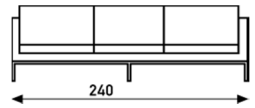

P 905:
footstool

cushion
50x50 cm

cushion
60x60 cm

upholstery category 1 2 3 4 5

Comment

Finish base; chrome or powder coat.
If no colour is indicated, standard
delivery in chrome.

price group		
AA		
BB		
CC		
DD		
EE		
FF		
GG		
HH		
options:	base in powder coat	
meterage	272cm	
weight	35kg	
packing	0.64m3	0,012m3

veneer or laquered	
massive oak	
options:	base in powder coat
weight	35kg
packing	0.213m3

905 comfort

F 905 comfort:
chair

C 905/2 comfort:
2.5 seater
with 2 cushions
sofa

C 905/7 comfort:
2.5 seater
with 3 cushions
sofa

C 905/3 comfort:
3 seater
sofa

upholstery category ① ② ③ ⑤

Comment

Finish base; chrome or powder coat.
If no colour is indicated, standard
delivery in chrome.

price group				
AA				
BB				
CC				
DD				
EE				
FF				
GG				
HH				
options:	base in powder coat			
meterage	508cm	963cm	919cm	1117cm
weight	41kg	95kg	95kg	117kg
packing	0,84m3	2,02m3	2,02m3	2,28m3