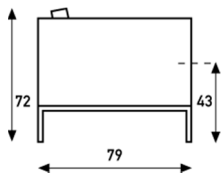

905

F 905:
chair

C905/2:
sofa
2.5 seater
with 2 cushions

C905/7:
sofa
2.5 seater
with 3 cushions

C905/3:
sofa
3 seater

upholstery category 1 2 3 4 5

Comment

Finish base; chrome or powder coat.
If no colour is indicated, standard
delivery in chrome.

price group				
AA				
BB				
CC				
DD				
EE				
FF				
GG				
HH				
options:	base in powder coat			
meterage	468cm	963cm	919cm	1067cm
weight	41kg	95kg	95kg	117kg
packing	0,68m3	2,02m3	2,02m3	2,12m3

P 905:
footstool

cushion
50x50 cm

cushion
60x60 cm

upholstery category 1 2 3 4 5

Comment

Finish base; chrome or powder coat.
If no colour is indicated, standard
delivery in chrome.

price group		
AA		
BB		
CC		
DD		
EE		
FF		
GG		
HH		
options:	base in powder coat	
meterage	272cm	
weight	35kg	
packing	0.64m3	0,012m3

cushion
50 x 30 cm

cushion
40 x 40 cm

cushion
50 x 50 cm

cushion
60 x 60 cm

upholstery category ① ② ③ ⑤

price group				
AA				
BB				
CC				
DD				
EE				
FF				
GG				
HH				
meterage				
weight				
packing	0,012m3			