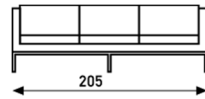

905

F 905:
chair

C905/2:
sofa
2.5 seater
with 2 cushions

C905/7:
sofa
2.5 seater
with 3 cushions

C905/3:
sofa
3 seater

upholstery category 1 2 3 4 5

Comment

Finish base; chrome or powder coat.
If no colour is indicated, standard
delivery in chrome.

price group				
AA				
BB				
CC				
DD				
EE				
FF				
GG				
HH				
options:	base in powder coat			
meterage	468cm	963cm	919cm	1067cm
weight	41kg	95kg	95kg	117kg
packing	0,68m3	2,02m3	2,02m3	2,12m3

P 905:
footstool

cushion
50x50 cm

cushion
60x60 cm

upholstery category 1 2 3 4 5

Comment

Finish base; chrome or powder coat.
If no colour is indicated, standard
delivery in chrome.

price group		
AA		
BB		
CC		
DD		
EE		
FF		
GG		
HH		
options:	base in powder coat	
meterage	272cm	
weight	35kg	
packing	0.64m3	0,012m3