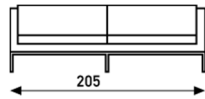

905

F 905:
chair

C905/2:
sofa
2.5 seater
with 2 cushions

C905/7:
sofa
2.5 seater
with 3 cushions

C905/3:
sofa
3 seater

upholstery category 1 2 3 4 5

Comment

Finish base; chrome or powder coat.
If no colour is indicated, standard
delivery in chrome.

price group				
AA				
BB				
CC				
DD				
EE				
FF				
GG				
HH				
options:	base in powder coat			
meterage	468cm	963cm	919cm	1067cm
weight	41kg	95kg	95kg	117kg
packing	0,68m3	2,02m3	2,02m3	2,12m3

P 905:
footstool

cushion
50x50 cm

cushion
60x60 cm

upholstery category 1 2 3 4 5

Comment

Finish base; chrome or powder coat.
If no colour is indicated, standard
delivery in chrome.

price group		
AA		
BB		
CC		
DD		
EE		
FF		
GG		
HH		
options:	base in powder coat	
meterage	272cm	
weight	35kg	
packing	0.64m3	0,012m3

905

T 905:
table
79 x 79

Comment

Finish base; chrome or powder coat.
If no colour is indicated, standard delivery in chrome.
Tabletop in veneer (see standard colour card) or lacquered black or white.
Or 30mm massive oak wood, in standard oil finish. Straight edge.