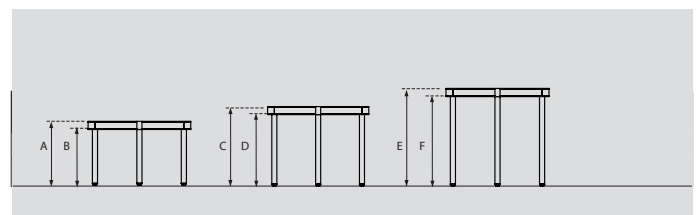

Palladio coffee table

material	A	B	C	D	E	F
50mm	38cm	33cm	48cm	43cm	58cm	53cm