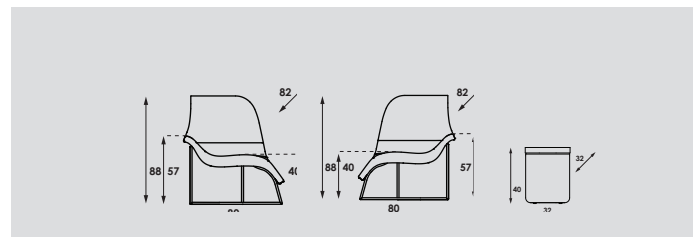

Base:

- Massive white steel Ø 16mm.
- Chrome or powder coat.
- Standard transparent plastic gliders.
- As option felt gliders.

Seat- and back:

- Steel insert frame.
- Covered with moulded foam.

Coffee table:

Gemini

models	Chair arm when seated right	Chair arm when seated left	coffee table
meterage	255cm	255cm	60cm
weight	18,5kg	18,5kg	7,5kg
packing			