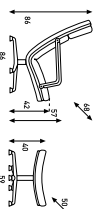

F141 / F142 F154 / F156

Geoffrey Harcourt HDL / Design 1985

A luxury chair for day-dreaming, relaxing or holding a conversation. It also has an optional footstool for even more comfort. Available in two versions, both with armrests. The chair can be supplied with a chromium five-legged or disk base.