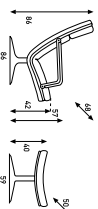

F141 / F142 F154 / F156

Geoffrey Harcourt HDL / Design 1985

A luxury chair for day-dreaming, relaxing or holding a conversation. It also has an optional footstool for even more comfort. Available in two versions, both with armrests. The chair can be supplied with a chromium five-legged or disk base.

F141

F142

Een luxeuze stoel voor overpeinzingen. Heerlijk ontspannen lezen of gesprekken voeren. Indien gewenst met een voetenbankje voor extra comfort. Verkrijgbaar in twee uitvoeringen, altijd met armleuningen. Het onderstel kan zowel als vijf-poot in chromom of met schijfvoet geleverd worden.

Une chaise luxueuse parfaite pour la méditation. Pour lire tranquillement ou discuter calmement.

Peut s'accompagner d'un repose-pied pour un confort accru. Disponible dans deux versions, toujours avec accoudoirs. Présenté en forme de disque ou avec cinq pieds chromés.

Ein luxuriöser Sessel zum Nachdenken und Relaxen. Ganz entspannt ein Buch lesen oder miteinander sprechen. Auch Wunsch mit einem Fußbocker für zusätzlichen Komfort. In zwei Ausführungen - immer mit Armlehnen - erhältlich. Das Untergestell kann sowohl mit fünf Beinen in Chrom oder tellerförmigem Fuß geliefert werden.

F141 / F142
F154 / F156