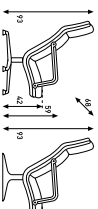

F142

F156

F154