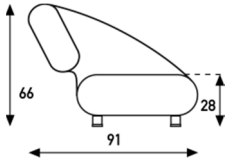

**C 248:**  
sofa

upholstery category **3 4**

**Comment**

Standard with black plastic gliders.

price group	
AA	
BB	
CC	
DD	
EE	
FF	
GG	
HH	
meterage	460cm
weight	41kg
packing	2,02m3