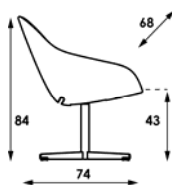

Beso Lounge

Khodi Feiz 2016

4-legged, wood

sled

upholstery category 2 3 4

Comment

4-legged in oakwood finished in standard oil. Gliders white. With felt possible as an option.

sled base standard without gliders. As an option gliders with or without felt.

Decorative stitching possible. Ask your advisor for the possibilities (zigzag-stitch or cross-stitch)

price group		
AA		
BB		
CC		
DD		
EE		
FF		
GG		
HH		
options:	felt gliders for 4-legged wood	
	gliders for sled	
	felt gliders for sled	
	decorative stitching	
meterage	198cm	198cm
weight		
packing		

4-legged (cross), swiveling
with return mechanism

star-base, non swiveling

upholstery category 2 3 4

Comment

4-legged (cross) in powder coat or as an option in stainless steel. With plastic gliders. As an option with felt.