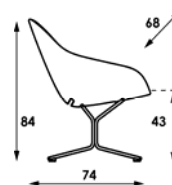

Beso Lounge

Khodi Feiz 2016

4-legged, wood

sled

upholstery category 2 3 4

Comment

4-legged in oakwood finished in standard oil. Gliders white. With felt possible as an option.

sled base standard without gliders. As an option gliders with or without felt.

Decorative stitching possible. Ask your advisor for the possibilities (zigzag-stitch or cross-stitch)

price group		
AA		
BB		
CC		
DD		
EE		
FF		
GG		
HH		
options:	felt gliders for 4-legged wood	
	gliders for sled	
	felt gliders for sled	
	decorative stitching	
meterage	198cm	198cm
weight		
packing		

4-legged (cross), swiveling
with return mechanism

star-base, non swiveling

upholstery category 2 3 4

Comment

4-legged (cross) in powder coat or as an option in stainless steel. With plastic gliders. As an option with felt.