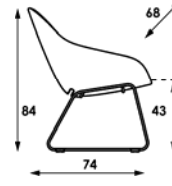

Beso Lounge

Khodi Feiz 2016

4-legged, wood

sled

upholstery category 2 3 4

Comment

4-legged in oakwood finished in standard oil. Gliders white. With felt possible as an option.

sled base standard without gliders. As an option gliders with or without felt.

Decorative stitching possible. Ask your advisor for the possibilities (zigzag-stitch or cross-stitch)

price group		
AA		
BB		
CC		
DD		
EE		
FF		
GG		
HH		
options:	felt gliders for 4-legged wood	
	gliders for sled	
	felt gliders for sled	
	decorative stitching	
meterage	198cm	198cm
weight		
packing		

4-legged (cross), swiveling
with return mechanism

star-base, non swiveling

upholstery category 2 3 4

Comment

4-legged (cross) in powder coat or as an option in stainless steel. With plastic gliders. As an option with felt.