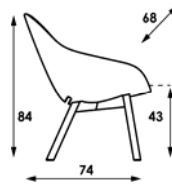

Beso Lounge

Khodi Feiz 2016

4-legged, wood

sled

upholstery category 2 3 4

Comment

4-legged in oakwood finished in standard oil. Gliders white. With felt possible as an option.

sled base standard without gliders. As an option gliders with or without felt.

Decorative stitching possible. Ask your advisor for the possibilities (zigzag-stitch or cross-stitch)

price group		
AA		
BB		
CC		
DD		
EE		
FF		
GG		
HH		
options:	felt gliders for 4-legged wood	
	gliders for sled	
	felt gliders for sled	
	decorative stitching	
meterage	198cm	198cm
weight		
packing		

4-legged (cross), swiveling
with return mechanism

star-base, non swiveling

upholstery category 2 3 4

Comment

4-legged (cross) in powder coat or as an option in stainless steel. With plastic gliders. As an option with felt.