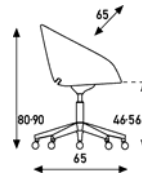

5-legged, with armrests height adjustable swiveling

upholstery category **2 3 4 5**

Comment

Star-base in powder coating colour. With plastic gliders translucent. As an option with felt.

5-legged base; powder coat or polished aluminium (surcharge). If polished aluminium; gas spring and castor caps always chrome. Castors standard soft tread breaking.

Decorative stitching possible. Ask your advisor for the possibilities (zigzag-stitch or cross-stitch)

price group		
AA		
BB		
CC		
DD		
EE		
FF		
GG		
HH		
options:	felt gliders for star-base 5-legged with castors hard tread breaking 5-legged with tilt mechanism 5-legged in polished aluminium decorative stitching	
meterage	120cm	120cm
weight	11,26kg	
packing