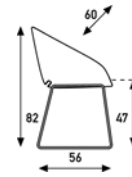

sled with armrests

upholstery category **2 3 4 5**

Comment

Base finish 4-legged steel of sled powder coat.

4-legged steel possible with gliders black or white. Standard black without felt.

4-legged in wood finished in standard oil. Gliders white. With felt possible as an option.

sled base standard without gliders. As an option gliders with or without felt.

Decorative stitching possible. Ask your advisor for the possibilities (zigzag-stitch or cross-stitch)

price group			
AA			
BB			
CC			
DD			
EE			
FF			
GG			
HH			
options:	gliders for 4-legged steel, white felt gliders for 4-legged steel, black or white felt gliders for 4-legged wood gliders for sled felt gliders for sled 4-legged steel or sled in chrome decorative stitching		
meterage	120cm	120cm	120cm
weight	8,5kg	8,5kg	9,5kg
packing	0,3m3	0,3m3	0,3m3