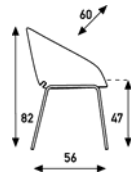

Beso

Khodi Feiz 2015

4-legged, steel with armrests