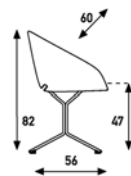

star-base, with armrests non swiveling