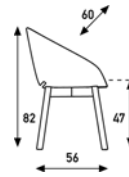

4-legged, wood with armrests