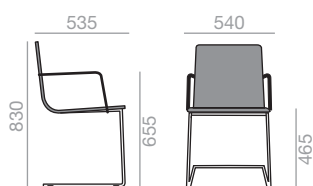

SI-0553

Chair with upholstered seat and backrest and with steel oval plate cantilever base in polished chrome finish. Optional: Parallel stitching upholstery.

Stuhl mit gepolsterter Sitzschale und Freischwingergestell aus Stahl, glanzverchromt. Sitzschale gepolstert, optional mit horizontaler Steppnaht.

	COM (cm.) per unit	COL m ²
1 unit	100	2,00
10 units or more	100	

0,38 m³
 16,5 kg
 x2

Parallel stitching upholstery up charge
 Aufpreis für horizontale Steppnaht

SO-0554

Armchair with upholstered seat and backrest and with steel oval plate cantilever base in polished chrome finish. Optional: Parallel stitching upholstery. Also available: Upholstered arms option.