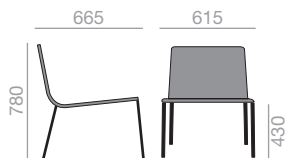

BU-0617

Lounge chair with upholstered seat and backrest and 4-legged oval steel tube base in polished chrome finish. Optional: Parallel stitching upholstery.

Sessel mit gepolsterter Sitzschale und Vierfüssgestell aus ovalem, glanzverchromten Stahl. Sitzschale gepolstert, optional mit horizontaler Steppnaht.

	COM (cm.) per unit	COL m²
1 unit	130	2,50
10 units or more	130	

0,36 m³
11 kg
x1

Parallel stitching upholstery up charge
Aufpreis für horizontale Steppnaht