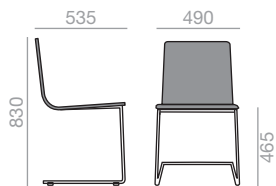

SI-0553

Chair with upholstered seat and backrest and with steel oval plate cantilever base in polished chrome finish. Optional: Parallel stitching upholstery.

Stuhl mit gepolsterter Sitzschale und Freischwingergestell aus Stahl, glanzverchromt. Sitzschale gepolstert, optional mit horizontaler Steppnaht.

	COM (cm.) per unit	COL m²
1 unit	100	2,00
10 units or more	100	

0,38 m³
16,5 kg
x2

Parallel stitching upholstery up charge
Aufpreis für horizontale Steppnaht