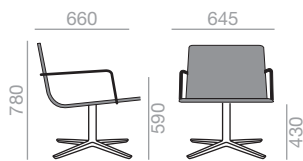

BU-0782

Lounge chair with upholstered seat and backrest and four star central aluminum swivel base with self-return system and finished in polished aluminum, white or black. Optional: Parallel stitching upholstery.

Sessel mit gepolsterter Sitzschale und drehbarer 4-Sternfuss mit Rückkehrmechanik. Ausführung Alu poliert, Weiss oder Schwarz. Sitzschale gepolstert, optional mit horizontaler Steppnaht.

	COM (cm.) per unit	COL m ²
1 unit	130	2,50
10 units or more	130	

0,36 m³
 17 kg
 x1

Parallel stitching upholstery up charge
 Aufpreis für horizontale Steppnaht

BU-0783

Lounge chair with arms, upholstered seat and backrest and four star central aluminum swivel base with self-return system and finished in polished aluminum, white or black. Optional: Parallel stitching upholstery. Also available: Upholstered arms option.