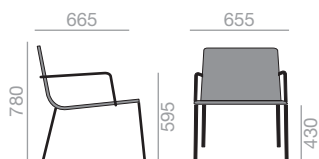

BU-0617

Lounge chair with upholstered seat and backrest and 4-legged oval steel tube base in polished chrome finish. Optional: Parallel stitching upholstery.

Sessel mit gepolsterter Sitzschale und Vierfüssgestell aus ovalem, glanzverchromten Stahl. Sitzschale gepolstert, optional mit horizontaler Steppnaht.

	COM (cm.) per unit	COL m ²
1 unit	130	2,50
10 units or more	130	

0,36 m³
 11 kg
 x1

Parallel stitching upholstery up charge
 Aufpreis für horizontale Steppnaht

BU-0618

Lounge chair with arms, upholstered seat and backrest and 4-legged oval steel tube base in polished chrome finish. Optional: Parallel stitching upholstery. Also available: Upholstered arms option.