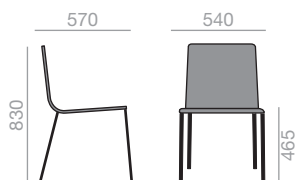

0,29 m³
 19,5 kg
 x2

Parallel stitching upholstery up charge
 Aufpreis für horizontale Steppnaht

Upholstered arm up charge
 Aufpreis für gepolsterte Armlehnen

SI-0615

Chair with upholstered seat and backrest and 4-legged oval steel tube base in polished chrome finish. Optional: Parallel stitching upholstery.