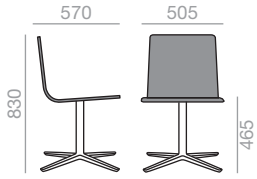

0,29 m³
 10 kg
 x1

Parallel stitching upholstery up charge
 Aufpreis für horizontale Steppnaht

Upholstered arm up charge
 Aufpreis für gepolsterte Armlehnen

SI-0778

Chair with upholstered seat and backrest and four star central aluminum swivel base with self-return system and finished in polished aluminum, white or black. Optional: Parallel stitching upholstery.